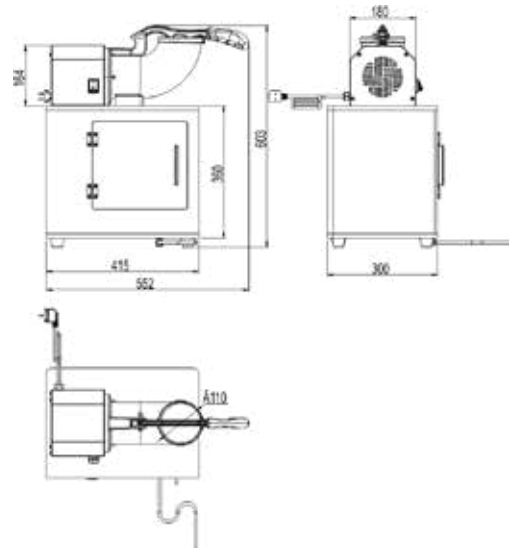

ICE SHAVERS

- Waterproof On/Off switch
- Durable stainless steel blade
- High efficiency & fast speed
- Ventilation motor and long lifespan
- Simple operation & easy to clean
- Ø110mm Ice feed inlet

AK1-ICS

AK2-ICS

Code	Speed (RPM)	Dimensions (WxDxH mm)	Weight (kg)	Voltage	Power (kW/A)
AK1-ICS	1500	470x305x455	9.8	240	300/10
AK2-ICS	1500	480x365x635	16.5	240	300/10

Prices and specifications are subject to change without notice. Pictures are for illustrative purpose and final product may differ