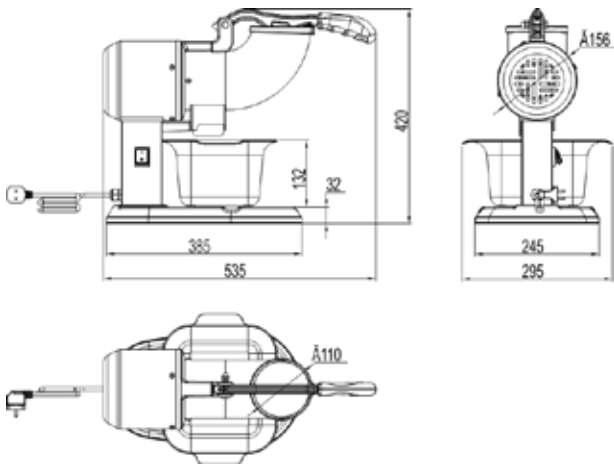

ICE SHAVERS

- Waterproof On/Off switch
- Durable stainless steel blade
- High efficiency & fast speed
- Ventilation motor and long lifespan
- Simple operation & easy to clean
- Ø110mm Ice feed inlet

AK1-ICS

AK2-ICS

Code	Speed (RPM)	Dimensions (WxDxH mm)	Weight (kg)	Voltage	Power (kW/A)
AK1-ICS	1500	470x305x455	9.8	240	300/10
AK2-ICS	1500	480x365x635	16.5	240	300/10

Prices and specifications are subject to change without notice. Pictures are for illustrative purpose and final product may differ