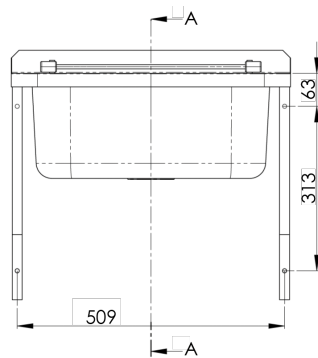

Sinks & Basins

Cleaners Sink with Brackets

AB-CS-B

CS-H/CSG (cleaners sink only)

CSB (wall brackets only)

- 31.2L Capacity
- Constructed from 1mm 304 grade stainless steel
- Mirror polish finish
- 50mm splashback
- 90mm outlet - Suits basket waste or 90mm Scraptrap
- Comes complete with hinged grate
- Available with stainless steel wall brackets

Use optional SAFETEE-STRIP for no sharp edges

Top

Front

Cross Section