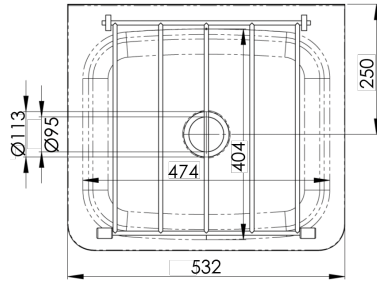

Sinks & Basins

Cleaners Sink with Brackets

AB-CS-B

CS-H/CSG (cleaners sink only)

CSB (wall brackets only)

- 31.2L Capacity
- Constructed from 1mm 304 grade stainless steel
- Mirror polish finish
- 50mm splashback
- 90mm outlet - Suits basket waste or 90mm Scraptrap
- Comes complete with hinged grate
- Available with stainless steel wall brackets

Use optional SAFETEE-STRIP for no sharp edges

Top

Front

Cross Section