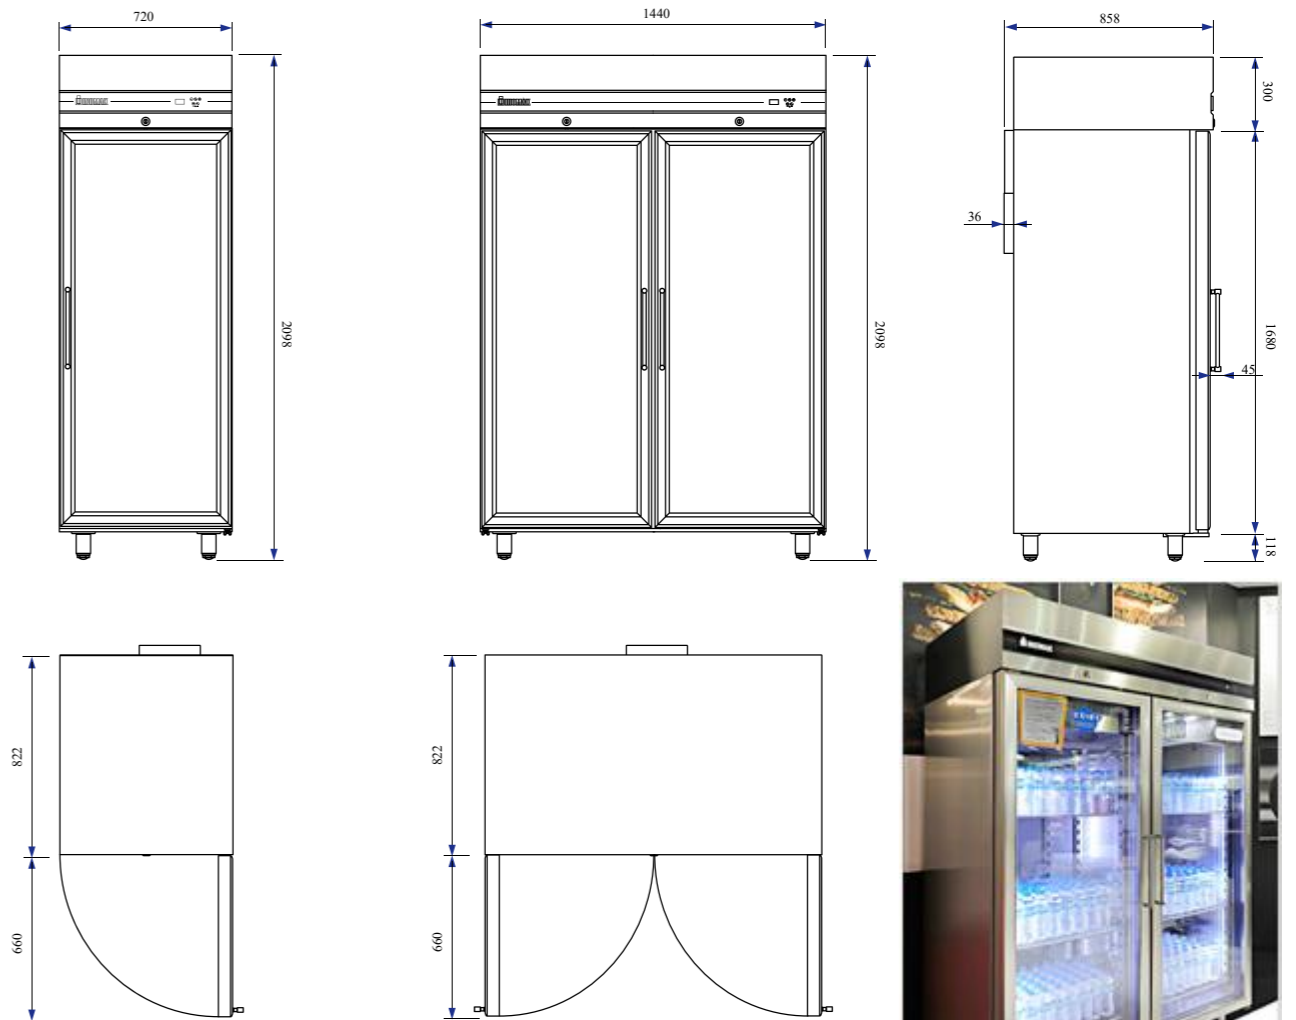

Transformation Kits & Accessories (Available separately)

Kit Patisserie

With the use of kit patisserie, all standard depth Cabinets (/ SL models excluded) can accept Euronorm trays (60cm x 40cm) for Pastry and Bakery purposes.

Stainless Steel Shelves

Available for all Cabinets models and Serii , they are made of AISI 304 Stainless Steel.

Hanging Kit

With the use of the hanging kit, the preservation and also freezing of large cuts of meat as well as various meat products becomes easier.

Ideally for...

Bottle Storage!

Product display!

Fast and easy inventory control!

Model	Dimensions mm	Capacity Lt	Doors	Shelves	Operating Temperature °C	Refrigerant	Compressor
NEW CAP172/GL	720x905x2100	654	1	3	-2 / +8	R290	Embraco
CAS172/GL	720x905x2100	654	1	3	-2 / +8	R404A	Embraco
NEW CEP2144/GL	1440x905x2100	1432	2	6	-2 / +8	R290	Embraco
CES2144/GL	1440x905x2100	1432	2	6	-2 / +8	R404A	Embraco
NEW CBP172/GL	720x905x2100	654	1	3	-18 / -10	R290	Embraco
CBS172/GL	720x905x2100	654	1	3	-18 / 0	R404A	Embraco
NEW CFP2144/GL	1440x905x2100	1432	2	6	-18 / -10	R290	Embraco
CFS2144/GL	1440x905x2100	1432	2	6	-18 / 0	R404A	Embraco