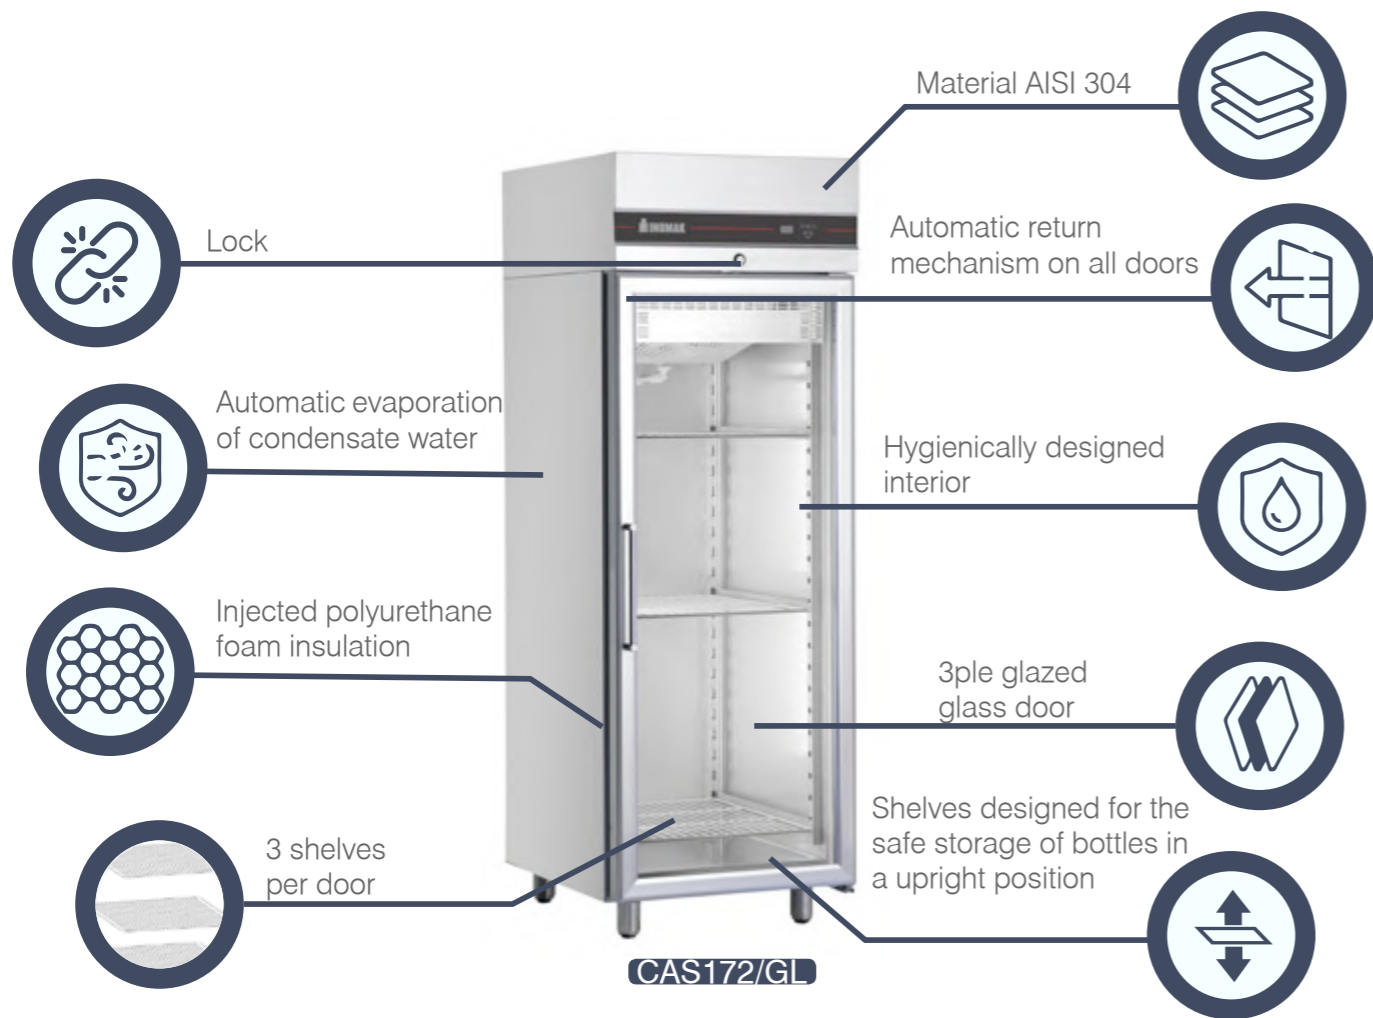

Prunus Series

Refrigerators with Glass Doors

Prunus Series Cabinets feature Chillers & Freezers with Glass Doors with major characteristics such as easy inventory control & effective presentation of the stored materials!

Prunus Series

Refrigerators with Glass Doors

Prunus Series features Refrigerators with the glass doors as their common characteristic. They offer the benefits of the efficient inventory management , as well as, the effective promotion of their contents!

Transformation Kits & Accessories (Available separately)

Kit Patisserie

With the use of kit patisserie, all standard depth Cabinets (/ SL models excluded) can accept Euronorm trays (60cm x 40cm) for Pastry and Bakery purposes.

Stainless Steel Shelves

Available for all Cabinets models and Serii , they are made of AISI 304 Stainless Steel.

Hanging Kit

With the use of the hanging kit, the preservation and also freezing of large cuts of meat as well as various meat products becomes easier.