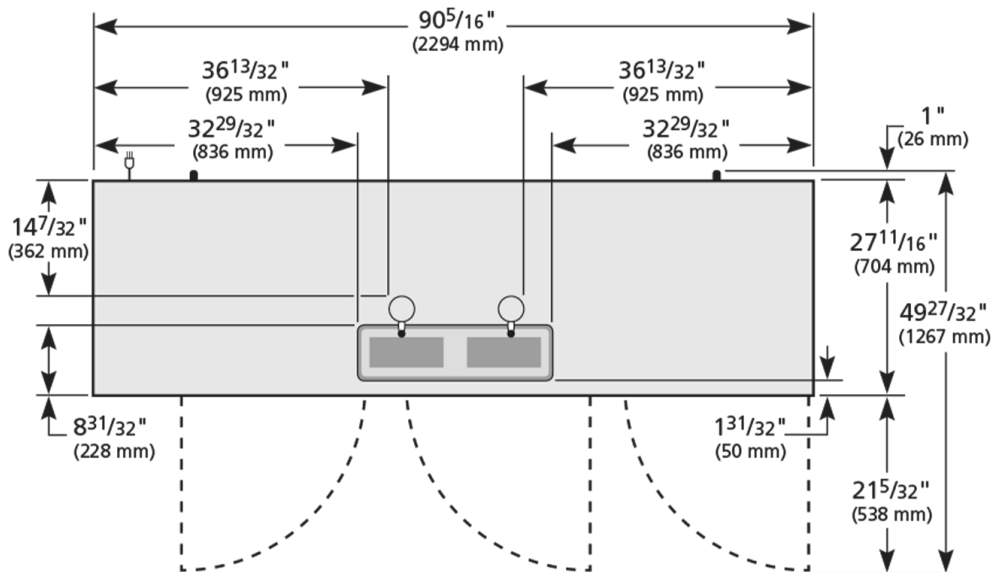

TDD-4-S

🇺🇸 Keg Chiller / Dispenser, Stainless Steel Ext, 3 Solid Swing Door

WARRANTY PARTS, COMPRESSOR AND LABOUR **5 YEARS** natural refrigerant.

Specifications subject to change without notice. Technical data above related to energy use based on testing of 50Hz or Dual Frequency models Chart dimensions rounded up to the next whole millimeter (inches rounded up to the 1/8")

UK & Ireland [0800 783 2049](tel:08007832049)
EMEA [+41 61 563 07 05](tel:+41615630705)
Australia [+61 2 9619 9999](tel:+61296199999)

TFIUK@truemfg.com
TrueCHCustomerService@truemfg.com
TrueRefAus@truemfg.com