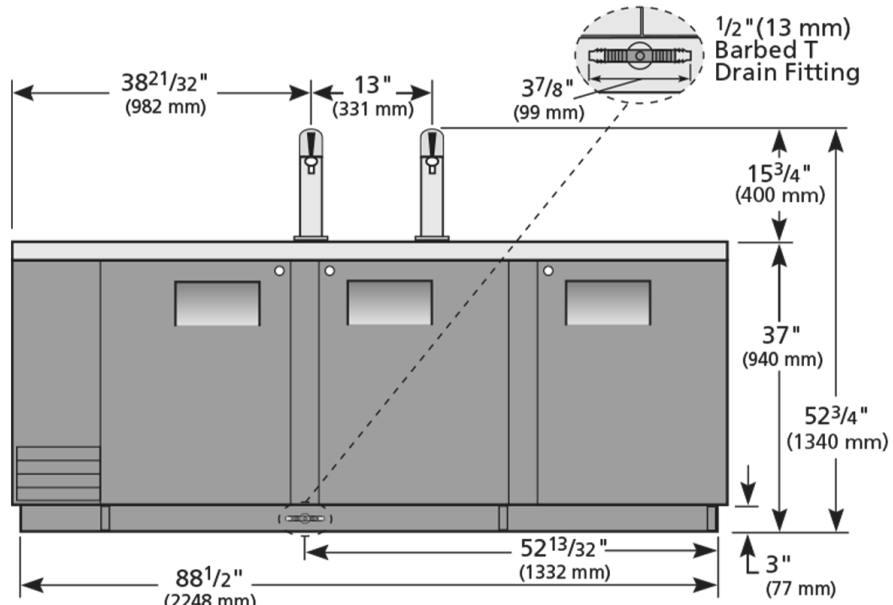

TDD-4-S

🇺🇸 Keg Chiller / Dispenser, Stainless Steel Ext, 3 Solid Swing Door

WARRANTY PARTS, COMPRESSOR AND LABOUR **5 YEARS** natural refrigerant.

Specifications subject to change without notice. Technical data above related to energy use based on testing of 50Hz or Dual Frequency models Chart dimensions rounded up to the next whole millimeter (inches rounded up to the 1/8")

UK & Ireland [0800 783 2049](tel:08007832049)
EMEA [+41 61 563 07 05](tel:+41615630705)
Australia [+61 2 9619 9999](tel:+61296199999)

TFIUK@truemfg.com
TrueCHCustomerService@truemfg.com
TrueRefAus@truemfg.com