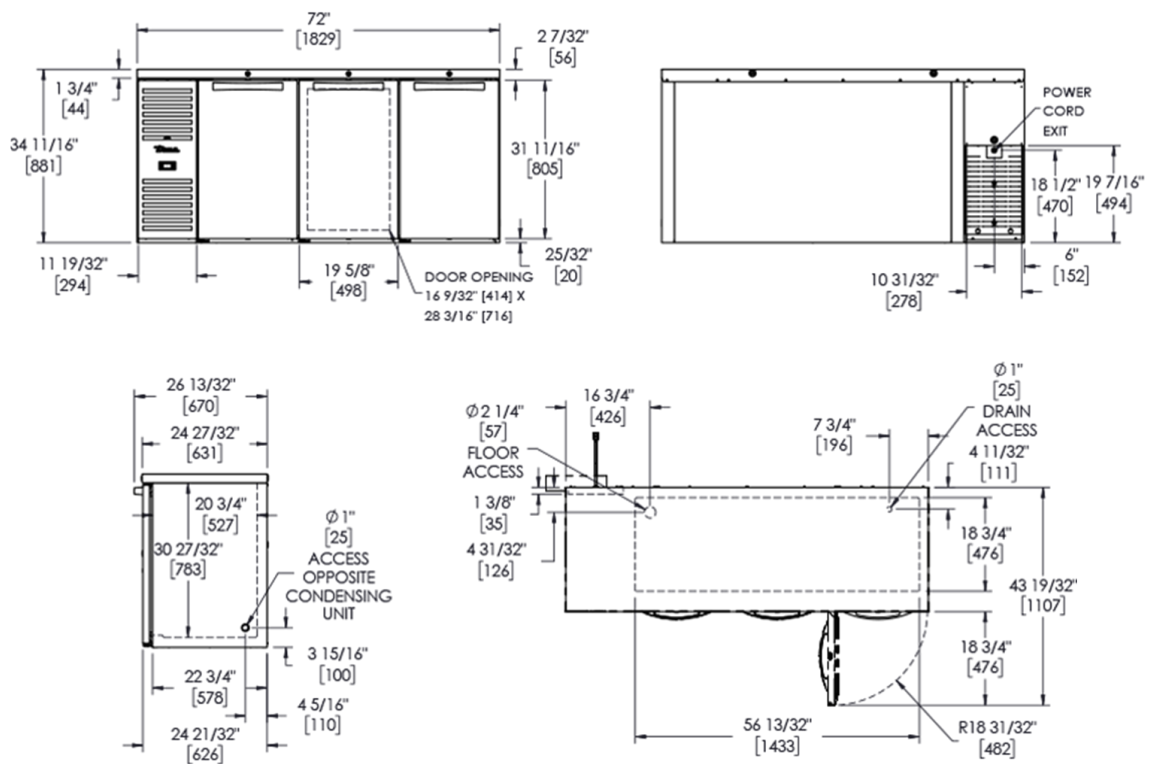

TBR72-RISZ1-L-S-SSS-2

 Bar Refrigerator, Stainless Steel Ext, 3 Solid Swing Doors

Dimensions		Build		Technical	
External Width (mm)	1829	Door Description	3 Solid Swing Doors	Temperature Holding	0.5 : 3.3°C
External Depth (mm)	631	Exterior Construction	Stainless Steel front and countertop. Matching Aluminium sides & rear.	Refrigerant	R290
External Height (mm)	881	Interior Construction	Stainless Steel	Voltage / Frequency / Phase	220-240V/50-60Hz/1
Exclusions	Depth does not include 35 mm for door handle. Height does not include 7 mm for leg levelers.	Air Intake Position	Front	Amps	1.3
Gross Volume (Litres)	660	Ventilation Position	Front	Wattage	299
Supplied Shelves	9	Clearance Required	Zero back and sides	Defrost Type	Auto
Shelf Size (L x D mm)	450 x 458	Cord Length (Meters)	3.04		
Internal Net Height (mm)	730	Internal Lighting	LED		
Unpackaged Weight (kg)	189	Standard w/ Locks	standard		
Packaged Weight (kg)	200				
Packaged Dimensions (W x D x H mm)	2007 x 724 x 1067				
Supplied Supports	Leg Levelers (Castors supplied separate)				

Specifications subject to change without notice.
 Technical data above related to energy use based on testing of 50Hz or Dual Frequency models
 Chart dimensions rounded up to the next whole millimeter (inches rounded up to the 1/8")

TBR72-RISZ1-L-S-SSS-2

Bar Refrigerator, Stainless Steel Ext, 3 Solid Swing Doors

Specifications subject to change without notice.
 Technical data above related to energy use based on testing of 50Hz or Dual Frequency models
 Chart dimensions rounded up to the next whole millimeter (inches rounded up to the 1/8")