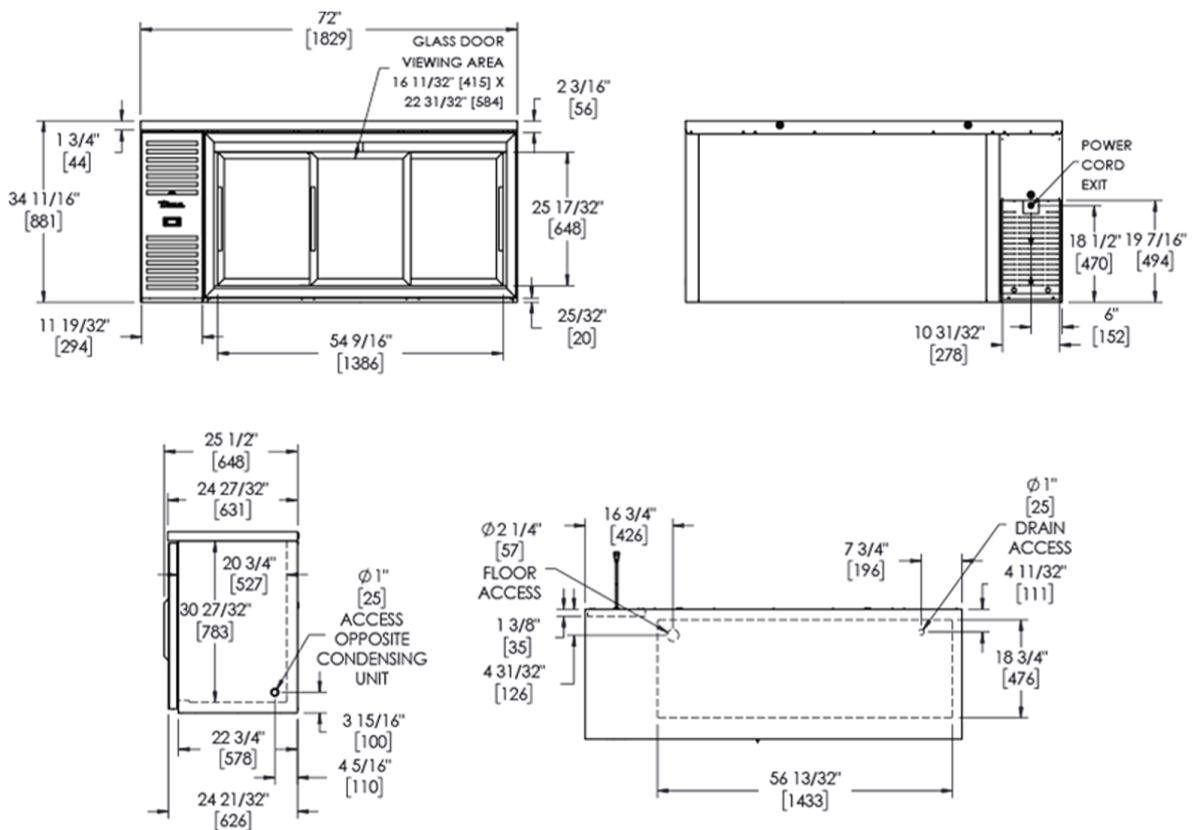

TBR72-RISZ1-L-S-111-2

 Bar Refrigerator, Stainless Steel Ext, 3 Glass Slide Doors

Dimensions		Build		Technical	
External Width (mm)	1829	Door Description	3 Full Glass Slide Doors	Temperature Holding	0.5 : 3.3°C
External Depth (mm)	631	Exterior Construction	Stainless Steel front and countertop. Matching Aluminium sides & rear.	Refrigerant	R290
External Height (mm)	881	Interior Construction	Stainless Steel	Voltage / Frequency / Phase	220-240V/50-60Hz/1
Exclusions	Depth does not include 16 mm for door handle. Height does not include 7 mm for leg levelers.	Air Intake Position	Front	Amps	1.3
Gross Volume (Litres)	660	Ventilation Position	Front	Wattage	299
Supplied Shelves	9	Clearance Required	Zero back and sides	Defrost Type	Auto
Shelf Size (L x D mm)	437 x 458	Cord Length (Meters)	3.04		
Internal Net Height (mm)	730	Internal Lighting	LED		
Unpackaged Weight (kg)	194	Standard w/ Locks	standard		
Packaged Weight (kg)	205				
Packaged Dimensions (W x D x H mm)	2007 x 724 x 1067				
Supplied Supports	Leg Levellers (Castors supplied separate)				

Specifications subject to change without notice. Technical data above related to energy use based on testing of 50Hz or Dual Frequency models Chart dimensions rounded up to the next whole millimeter (inches rounded up to the 1/8")

TBR72-RISZ1-L-S-111-2

Bar Refrigerator, Stainless Steel Ext, 3 Glass Slide Doors

Specifications subject to change without notice.
 Technical data above related to energy use based on testing of 50Hz or Dual Frequency models
 Chart dimensions rounded up to the next whole millimeter (inches rounded up to the 1/8")