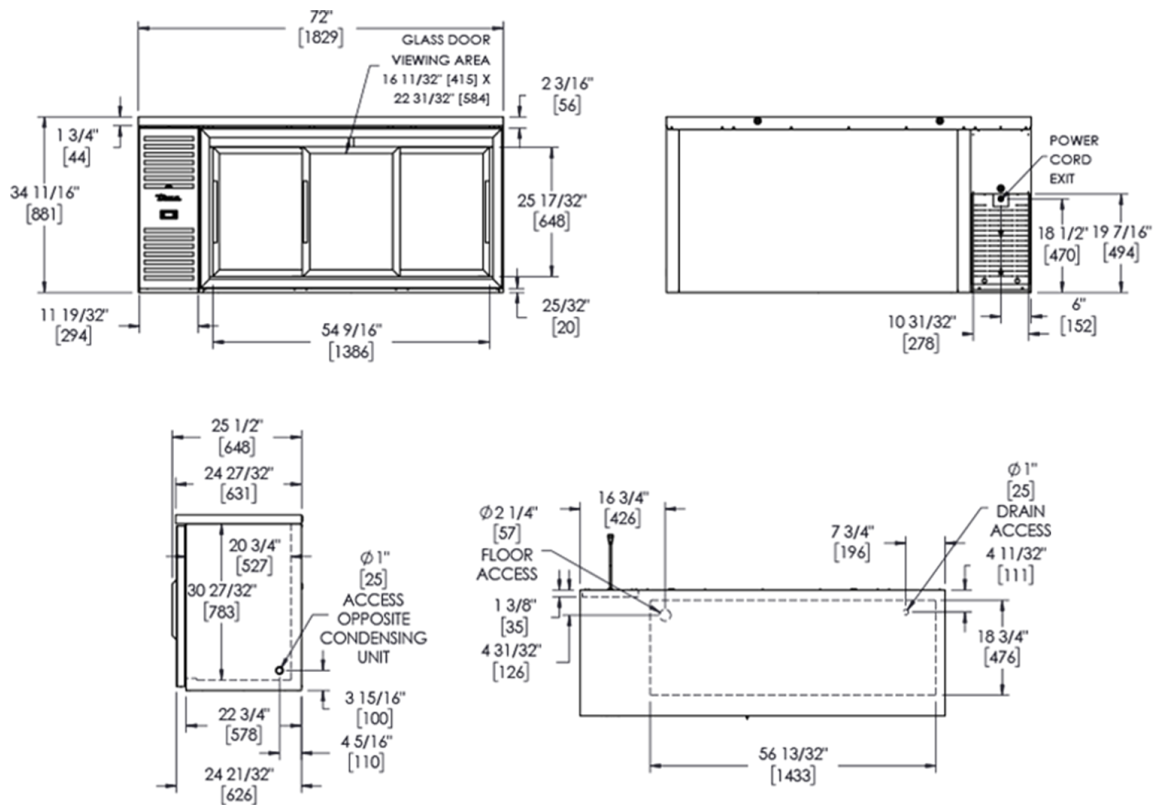

TBR72-RISZ1-L-B-111-2

Bar Refrigerator, Black Ext, 3 Glass Slide Doors

Specifications subject to change without notice.
Technical data above related to energy use based on testing of 50Hz or Dual Frequency models
Chart dimensions rounded up to the next whole millimeter (inches rounded up to the 1/8")

UK & Ireland [0800 783 2049](tel:08007832049)
EMEA [+41 61 563 07 05](tel:+41615630705)
Australia [+61 2 9619 9999](tel:+61296199999)

TFIUK@truemfg.com
TrueCHCustomerService@truemfg.com
TrueRefAus@truemfg.com