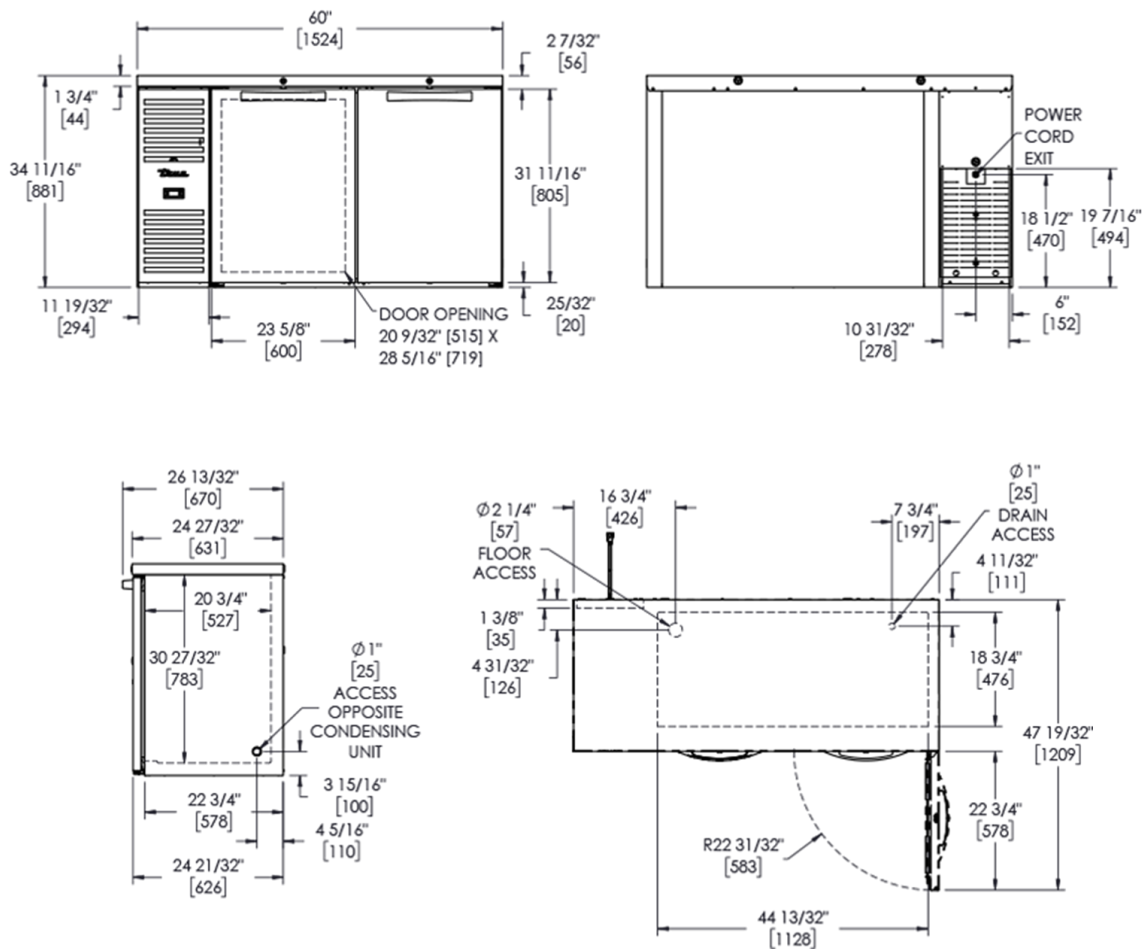

TBR60-RISZ1-L-S-SS-2

 Bar Refrigerator, Stainless Steel Ext, 2 Solid Swing Doors

Dimensions		Build		Technical	
External Width (mm)	1524	Door Description	2 Solid Swing Doors	Temperature Holding	0.5 : 3.3°C
External Depth (mm)	631	Exterior Construction	Stainless Steel front and countertop. Matching Aluminium sides & rear.	Refrigerant	R290
External Height (mm)	881	Interior Construction	Stainless Steel	Voltage / Frequency / Phase	220-240V/50-60Hz/1
Exclusions	Depth does not include 35 mm for door handle. Height does not include 7 mm for leg levelers.	Air Intake Position	Front	Amps	1.3
Gross Volume (Litres)	550	Ventilation Position	Front	Wattage	299
Supplied Shelves	6	Clearance Required	Zero back and sides	Defrost Type	Auto
Shelf Size (L x D mm)	551 x 458	Cord Length (Meters)	3.04		
Internal Net Height (mm)	730	Internal Lighting	LED		
Unpackaged Weight (kg)	169	Standard w/ Locks	standard		
Packaged Weight (kg)	180				
Packaged Dimensions (W x D x H mm)	1690 x 724 x 1067				
Supplied Supports	Leg Levelers (Castors supplied separate)				

Specifications subject to change without notice.
 Technical data above related to energy use based on testing of 50Hz or Dual Frequency models
 Chart dimensions rounded up to the next whole millimeter (inches rounded up to the 1/8")

TBR60-RISZ1-L-S-SS-2

Bar Refrigerator, Stainless Steel Ext, 2 Solid Swing Doors

Specifications subject to change without notice.
 Technical data above related to energy use based on testing of 50Hz or Dual Frequency models
 Chart dimensions rounded up to the next whole millimeter (inches rounded up to the 1/8")