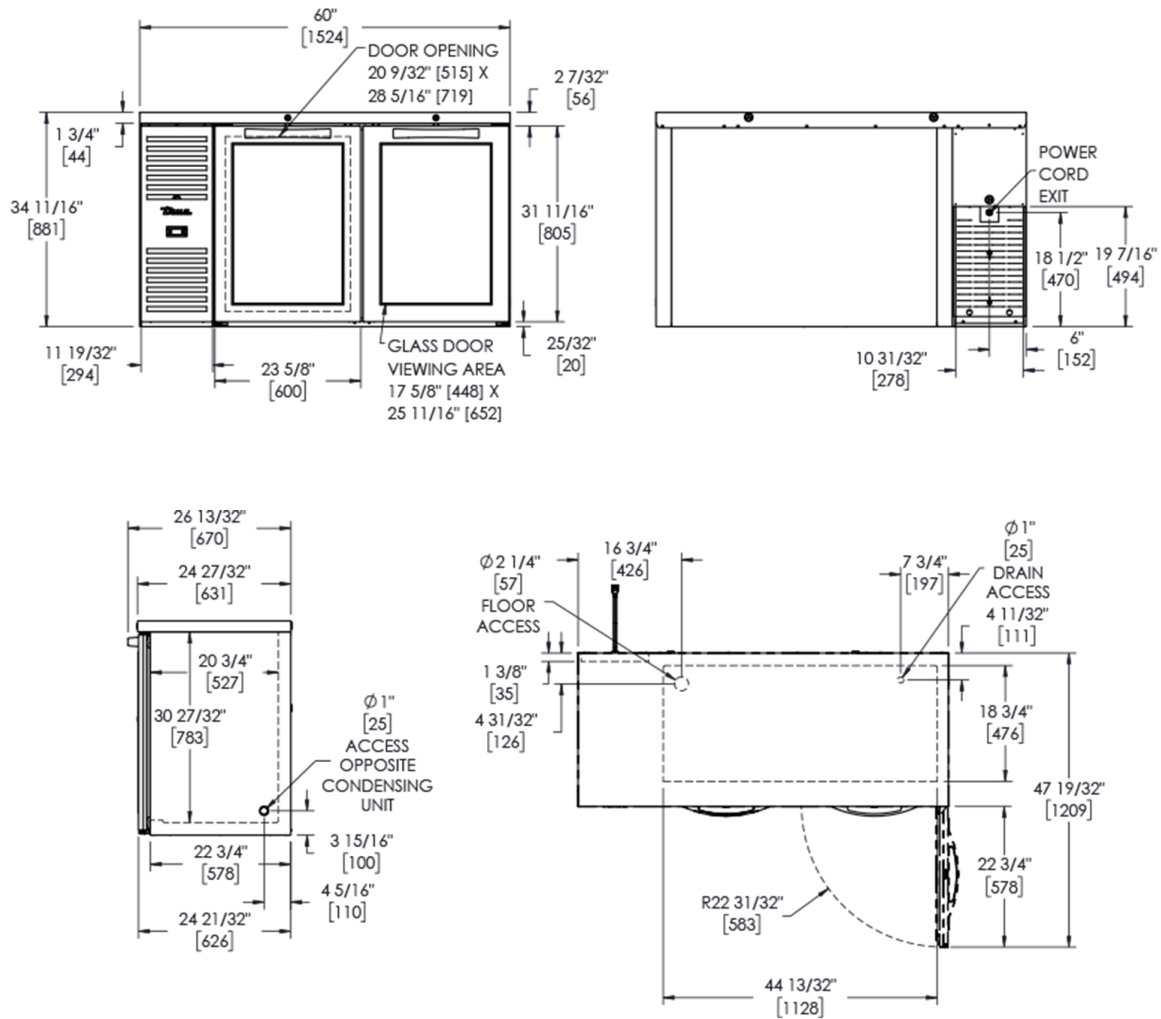

TBR60-RISZ1-L-B-GG-2

Bar Refrigerator, Black Ext, 2 Glass Swing Doors

Specifications subject to change without notice.
Technical data above related to energy use based on testing of 50Hz or Dual Frequency models
Chart dimensions rounded up to the next whole millimeter (inches rounded up to the 1/8")

UK & Ireland [0800 783 2049](tel:08007832049)
EMEA [+41 61 563 07 05](tel:+41615630705)
Australia [+61 2 9619 9999](tel:+61296199999)

TFIUK@truemfg.com
TrueCHCustomerService@truemfg.com
TrueRefAus@truemfg.com