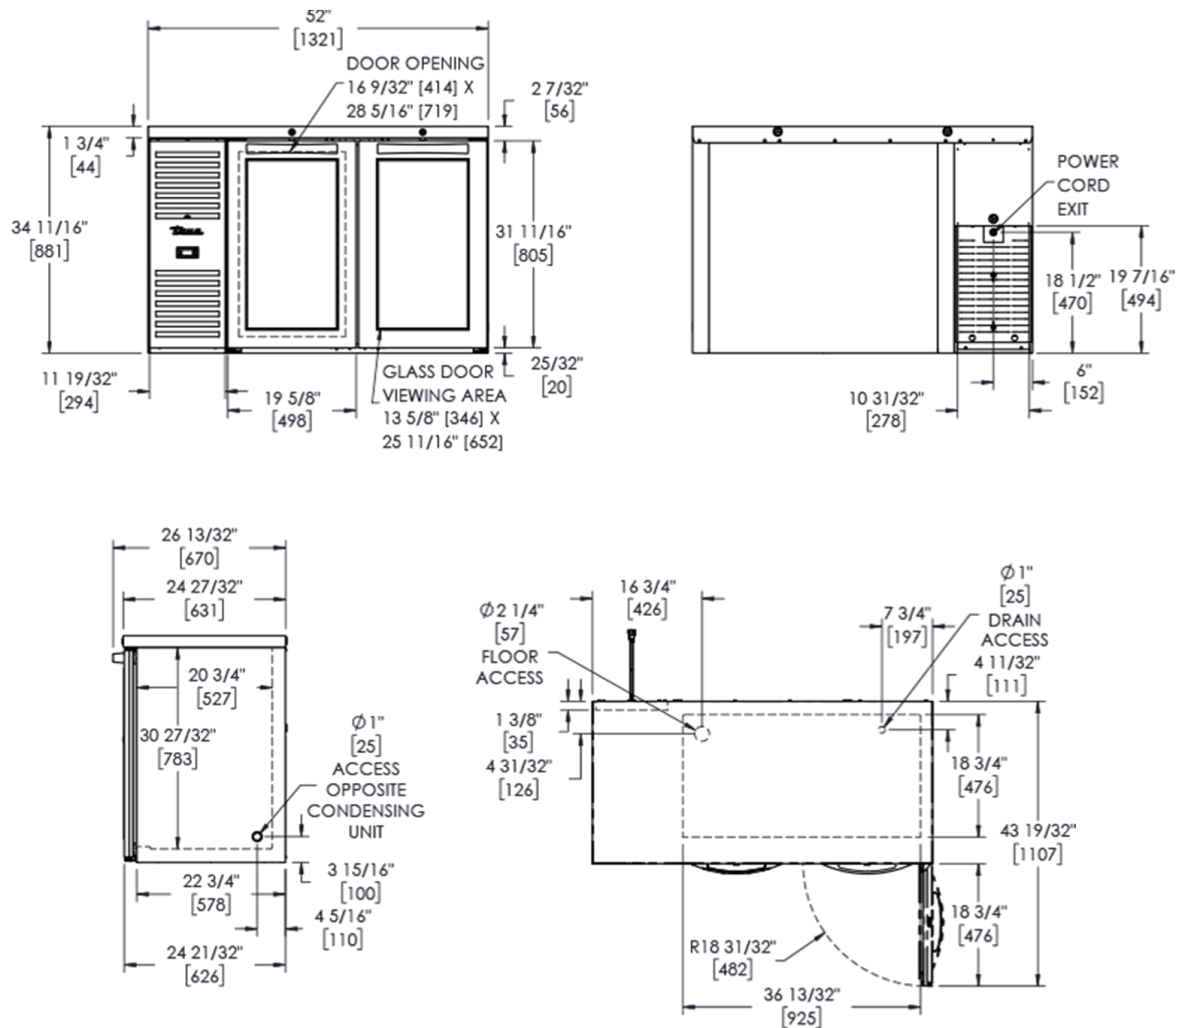

TBR52-RISZ1-L-B-GG-2

Bar Refrigerator, Black Ext, 2 Glass Swing Doors

Specifications subject to change without notice.
Technical data above related to energy use based on testing of 50Hz or Dual Frequency models
Chart dimensions rounded up to the next whole millimeter (inches rounded up to the 1/8")

UK & Ireland [0800 783 2049](tel:08007832049)
EMEA [+41 61 563 07 05](tel:+41615630705)
Australia [+61 2 9619 9999](tel:+61296199999)

TFIUK@truemfg.com
TrueCHCustomerService@truemfg.com
TrueRefAus@truemfg.com