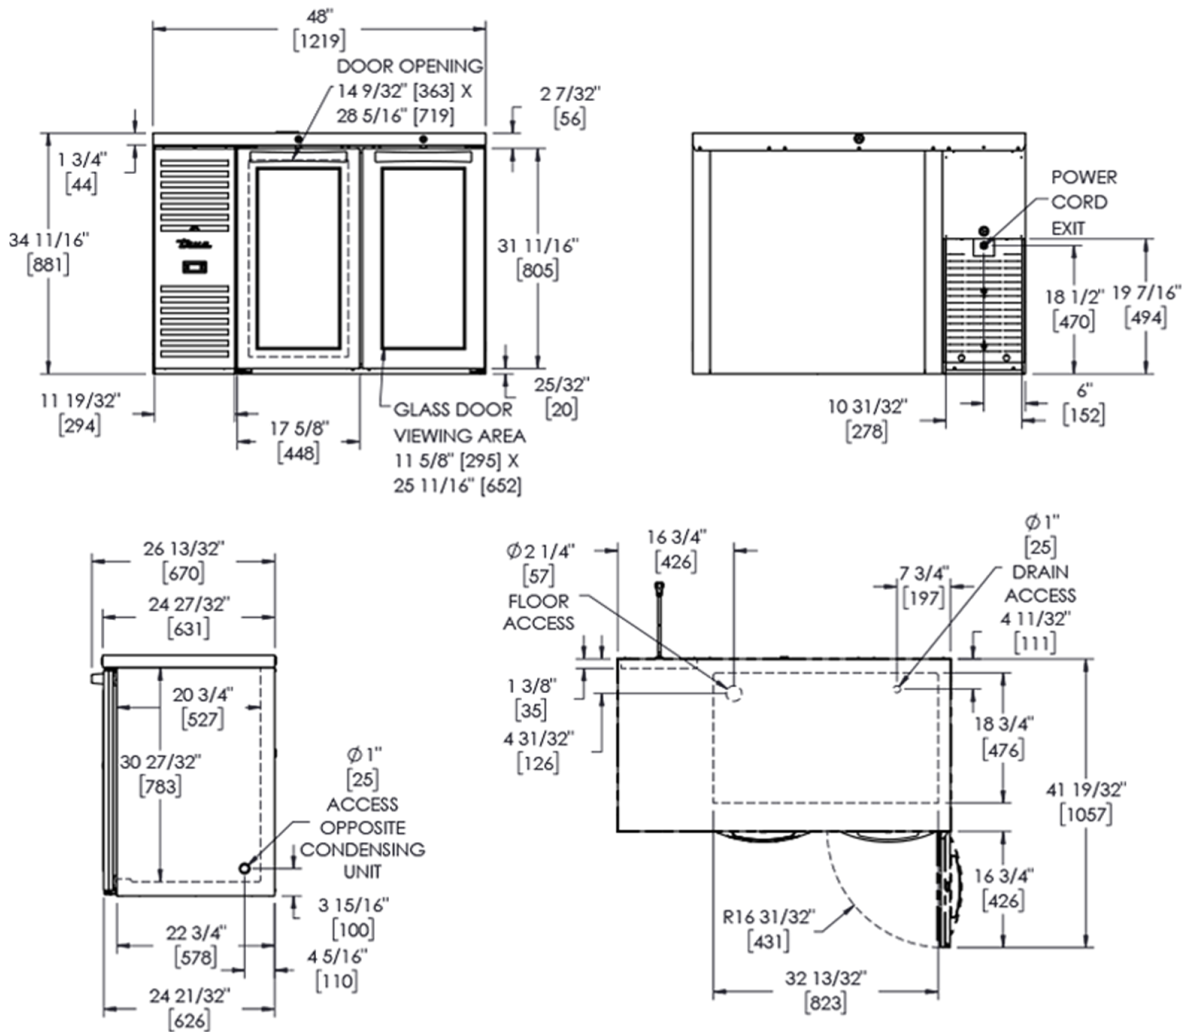

TBR48-RISZ1-L-S-GG-2

 Bar Refrigerator, Stainless Steel Ext, 2 Glass Swing Doors

Dimensions		Build		Technical	
External Width (mm)	1219	Door Description	2 Full Glass Swing Doors	Temperature Holding	0.5 : 3.3°C
External Depth (mm)	631	Exterior Construction	Stainless Steel front and countertop. Matching Aluminium sides & rear.	Refrigerant	R290
External Height (mm)	881	Interior Construction	Stainless Steel	Voltage / Frequency / Phase	220-240V/50-60Hz/1
Exclusions	Depth does not include 35 mm for door handle. Height does not include 7 mm for leg levelers.	Air Intake Position	Front	Amps	1.3
Gross Volume (Litres)	440	Ventilation Position	Front	Wattage	299
Supplied Shelves	6	Clearance Required	Zero back and sides	Defrost Type	Auto
Shelf Size (L x D mm)	394 x 458	Cord Length (Meters)	3.04		
Internal Net Height (mm)	730	Internal Lighting	LED		
Unpackaged Weight (kg)	141	Standard w/ Locks	standard		
Packaged Weight (kg)	152				
Packaged Dimensions (W x D x H mm)	1397 x 724 x 1067				
Supplied Supports	Leg Levellers (Castors supplied separate)				

Specifications subject to change without notice.
 Technical data above related to energy use based on testing of 50Hz or Dual Frequency models
 Chart dimensions rounded up to the next whole millimeter (inches rounded up to the 1/8")

TBR48-RISZ1-L-S-GG-2

Bar Refrigerator, Stainless Steel Ext, 2 Glass Swing Doors

Specifications subject to change without notice.
 Technical data above related to energy use based on testing of 50Hz or Dual Frequency models
 Chart dimensions rounded up to the next whole millimeter (inches rounded up to the 1/8")