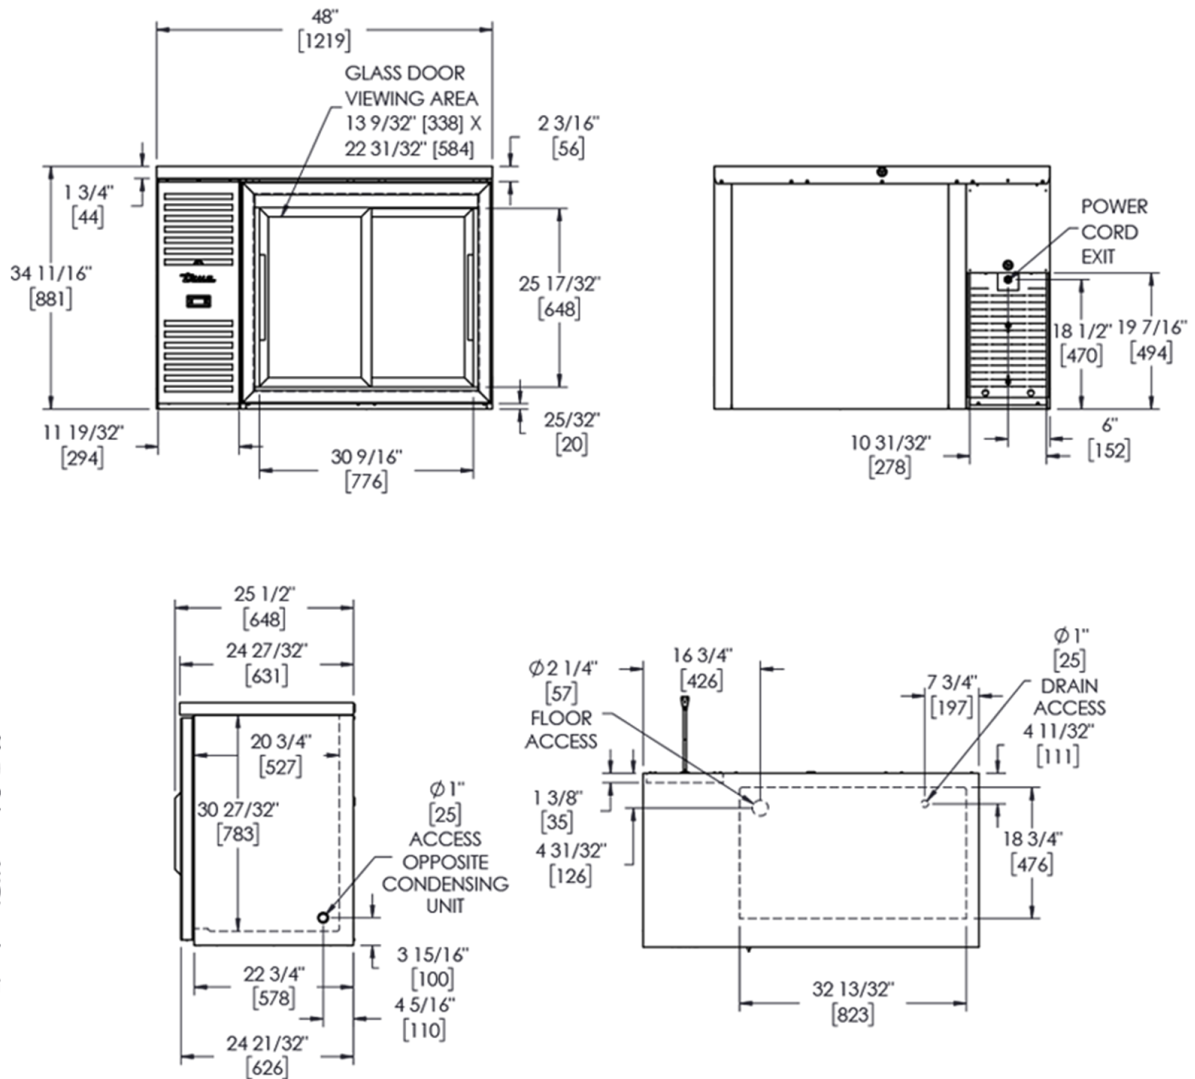

TBR48-RISZ1-L-B-11-2

Bar Refrigerator, Black Ext, 2 Glass Slide Doors

WARRANTY 5 YEARS
PARTS, COMPRESSOR AND LABOUR
natural refrigerant.

Specifications subject to change without notice.
Technical data above related to energy use based on testing of 50Hz or Dual Frequency models
Chart dimensions rounded up to the next whole millimeter (inches rounded up to the 1/8")

UK & Ireland 0800 783 2049
EMEA +41 61 563 07 05
Australia +61 2 9619 9999

TFIUK@truemfg.com
TrueCHCustomerService@truemfg.com
TrueRefAus@truemfg.com