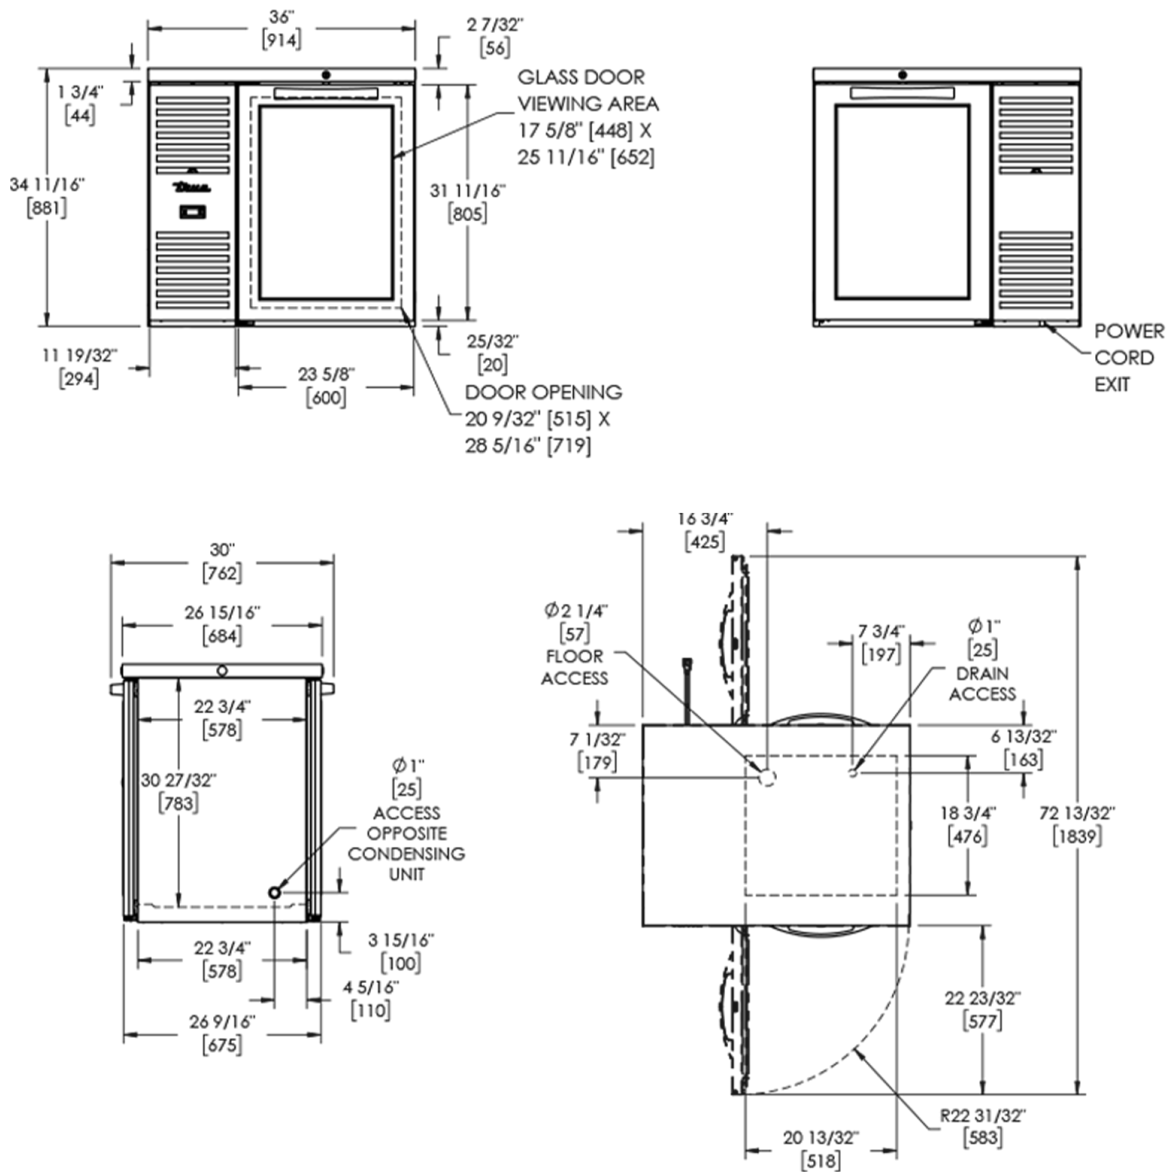

Bar Refrigeration

TBR36-PTSZ1-L-B-G-G-2

🇺🇸 "Pass-Thru" Bar Refrigerator, Black Ext, 1 Glass Swing Door Front, 1 Glass Swing Door Rear

Dimensions		Build		Technical	
External Width (mm)	914	Door Description	1 Full Glass Swing Door	Temperature Holding	0.5 : 3.3°C
External Depth (mm)	631	Door Opening	Left (standard) or Right. Field Reversible.	Refrigerant	R290
External Height (mm)	881	Exterior Construction	Black powder coated steel front. Matching black coated Aluminium sides & rear. Stainless steel countertop.	Voltage / Frequency / Phase	220-240V/50-60Hz/1
Exclusions	Depth does not include 35 mm for front + 35 mm for back door handles. Height does not include 7 mm for leg levelers.	Interior Construction	Stainless Steel	Amps	1.8
Gross Volume (Litres)	350	Air Intake Position	Front	Wattage	414
Supplied Shelves	3	Ventilation Position	Front	Defrost Type	Auto
Shelf Size (L x D mm)	394 x 458	Clearance Required	Zero back and sides		
Internal Net Height (mm)	730	Cord Length (Meters)	3.04		
Unpackaged Weight (kg)	121	Internal Lighting	LED		
Packaged Weight (kg)	132	Standard w/ Locks	standard		
Packaged Dimensions (W x D x H mm)	1083 x 801 x 1067				
Supplied Supports	Leg Levelers (Castors supplied separate)				

Specifications subject to change without notice. Technical data above related to energy use based on testing of 50Hz or Dual Frequency models Chart dimensions rounded up to the next whole millimeter (inches rounded up to the 1/8")

TBR36-PTSZ1-L-B-G-G-2

"Pass-Thru" Bar Refrigerator, Black Ext, 1 Glass Swing Door Front, 1 Glass Swing Door Rear

Specifications subject to change without notice.
 Technical data above related to energy use based on testing of 50Hz or Dual Frequency models
 Chart dimensions rounded up to the next whole millimeter (inches rounded up to the 1/8")