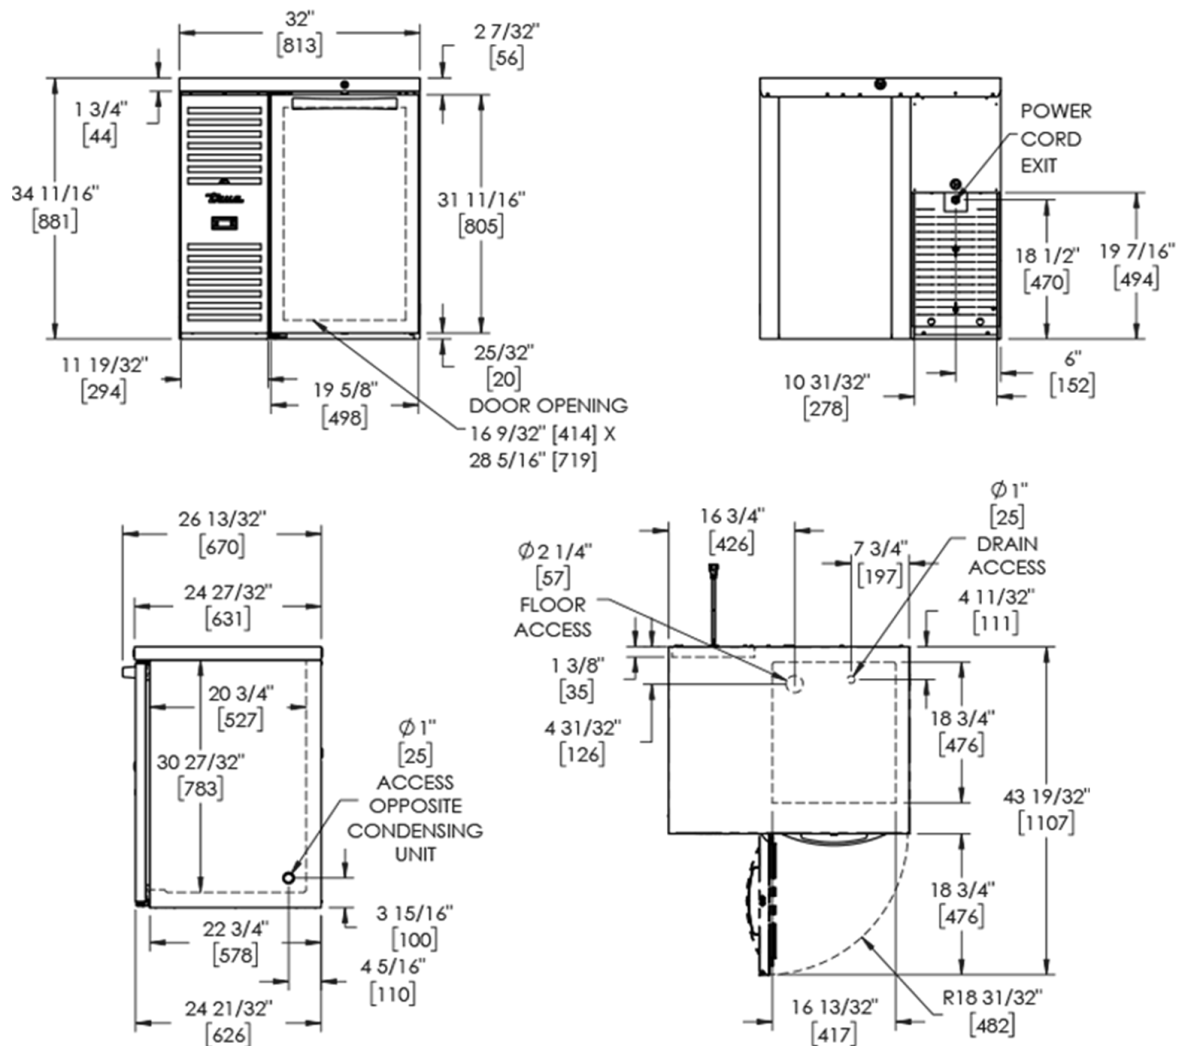

TBR32-RISZ1-L-S-S-2

 Bar Refrigerator, Stainless Steel Ext, 1 Solid Swing Door

Dimensions		Build		Technical	
External Width (mm)	813	Door Description	1 Solid Swing Door	Temperature Holding	0.5 : 3.3°C
External Depth (mm)	631	Door Opening	Left (standard) or Right. Field Reversible.	Refrigerant	R290
External Height (mm)	881	Exterior Construction	Stainless Steel front and countertop. Matching Aluminium sides & rear.	Voltage / Frequency / Phase	220-240V/50-60Hz/1
Exclusions	Depth does not include 35 mm for door handle. Height does not include 7 mm for leg levelers.	Interior Construction	Stainless Steel	Amps	1.8
Gross Volume (Litres)	290	Air Intake Position	Front	Wattage	414
Supplied Shelves	3	Ventilation Position	Front	Defrost Type	Auto
Shelf Size (L x D mm)	450 x 458	Clearance Required	Zero back and sides		
Internal Net Height (mm)	730	Cord Length (Meters)	3.04		
Unpackaged Weight (kg)	98	Internal Lighting	LED		
Packaged Weight (kg)	109	Standard w/ Locks	standard		
Packaged Dimensions (W x D x H mm)	991 x 724 x 1067				
Supplied Supports	Leg Levellers (Castors supplied separate)				

Specifications subject to change without notice.
 Technical data above related to energy use based on testing of 50Hz or Dual Frequency models
 Chart dimensions rounded up to the next whole millimeter (inches rounded up to the 1/8")

TBR32-RISZ1-L-S-S-2

Bar Refrigerator, Stainless Steel Ext, 1 Solid Swing Door

Specifications subject to change without notice. Technical data above related to energy use based on testing of 50Hz or Dual Frequency models Chart dimensions rounded up to the next whole millimeter (inches rounded up to the 1/8")