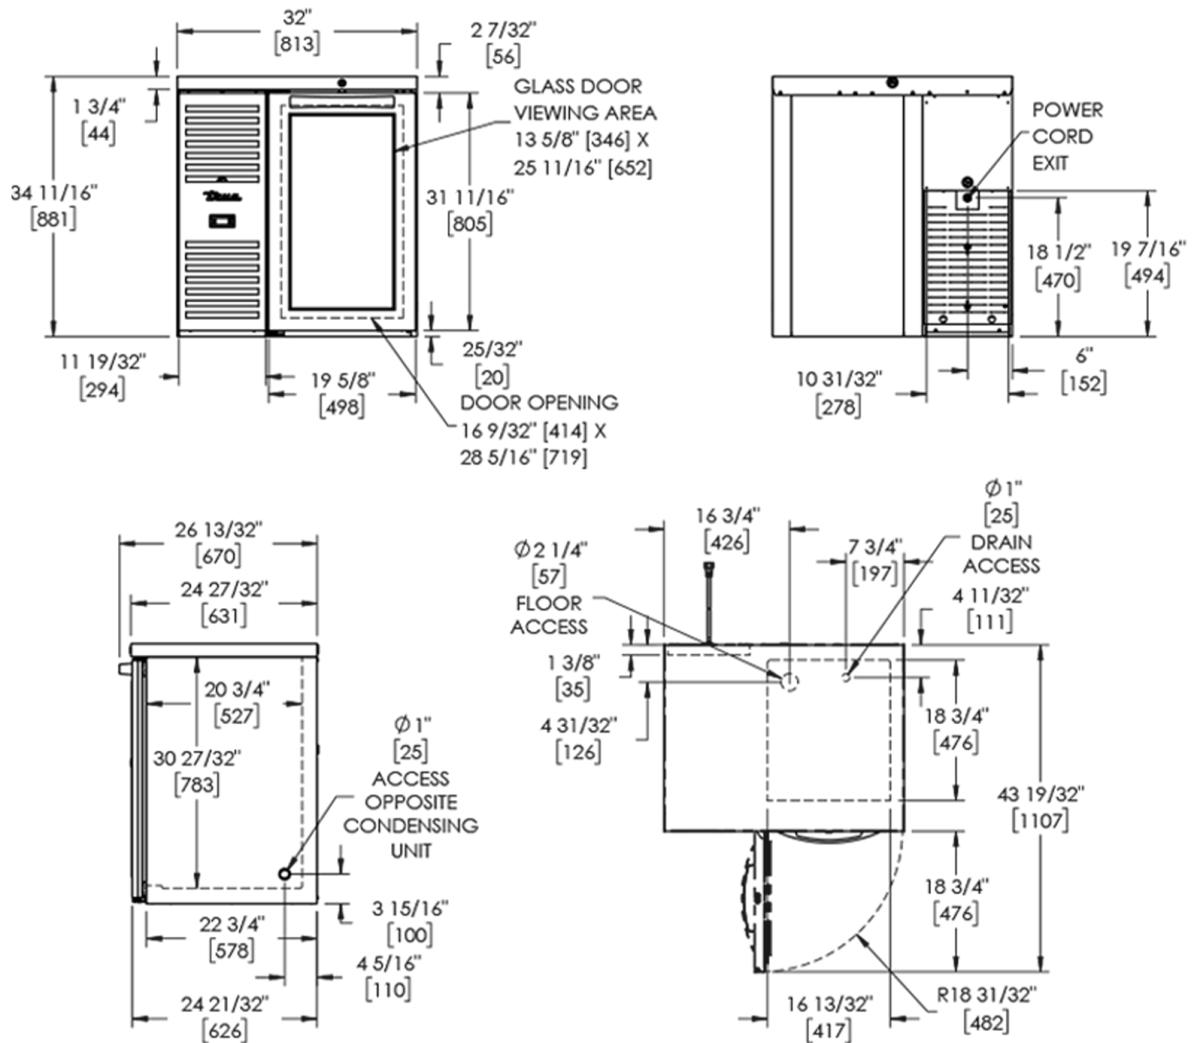

TBR32-RISZ1-L-S-G-2

 Bar Refrigerator, Stainless Steel Ext, 1 Glass Swing Door

Dimensions		Build		Technical	
External Width (mm)	813	Door Description	1 Full Glass Swing Door	Temperature Holding	0.5 : 3.3°C
External Depth (mm)	631	Door Opening	Left (standard) or Right. Field Reversible.	Refrigerant	R290
External Height (mm)	881	Exterior Construction	Stainless Steel front and countertop. Matching Aluminium sides & rear.	Voltage / Frequency / Phase	220-240V/50-60Hz/1
Exclusions	Depth does not include 35 mm for door handle. Height does not include 7 mm for leg levelers.	Interior Construction	Stainless Steel	Amps	1.8
Gross Volume (Litres)	290	Air Intake Position	Front	Wattage	414
Supplied Shelves	3	Ventilation Position	Front	Defrost Type	Auto
Shelf Size (L x D mm)	450 x 458	Clearance Required	Zero back and sides		
Internal Net Height (mm)	730	Cord Length (Meters)	3.04		
Unpackaged Weight (kg)	121	Internal Lighting	LED		
Packaged Weight (kg)	132	Standard w/ Locks	standard		
Packaged Dimensions (W x D x H mm)	991 x 724 x 1067				
Supplied Supports	Leg Levelers (Castors supplied separate)				

Specifications subject to change without notice.
 Technical data above related to energy use based on testing of 50Hz or Dual Frequency models
 Chart dimensions rounded up to the next whole millimeter (inches rounded up to the 1/8")

TBR32-RISZ1-L-S-G-2

Bar Refrigerator, Stainless Steel Ext, 1 Glass Swing Door

Specifications subject to change without notice.
 Technical data above related to energy use based on testing of 50Hz or Dual Frequency models
 Chart dimensions rounded up to the next whole millimeter (inches rounded up to the 1/8")