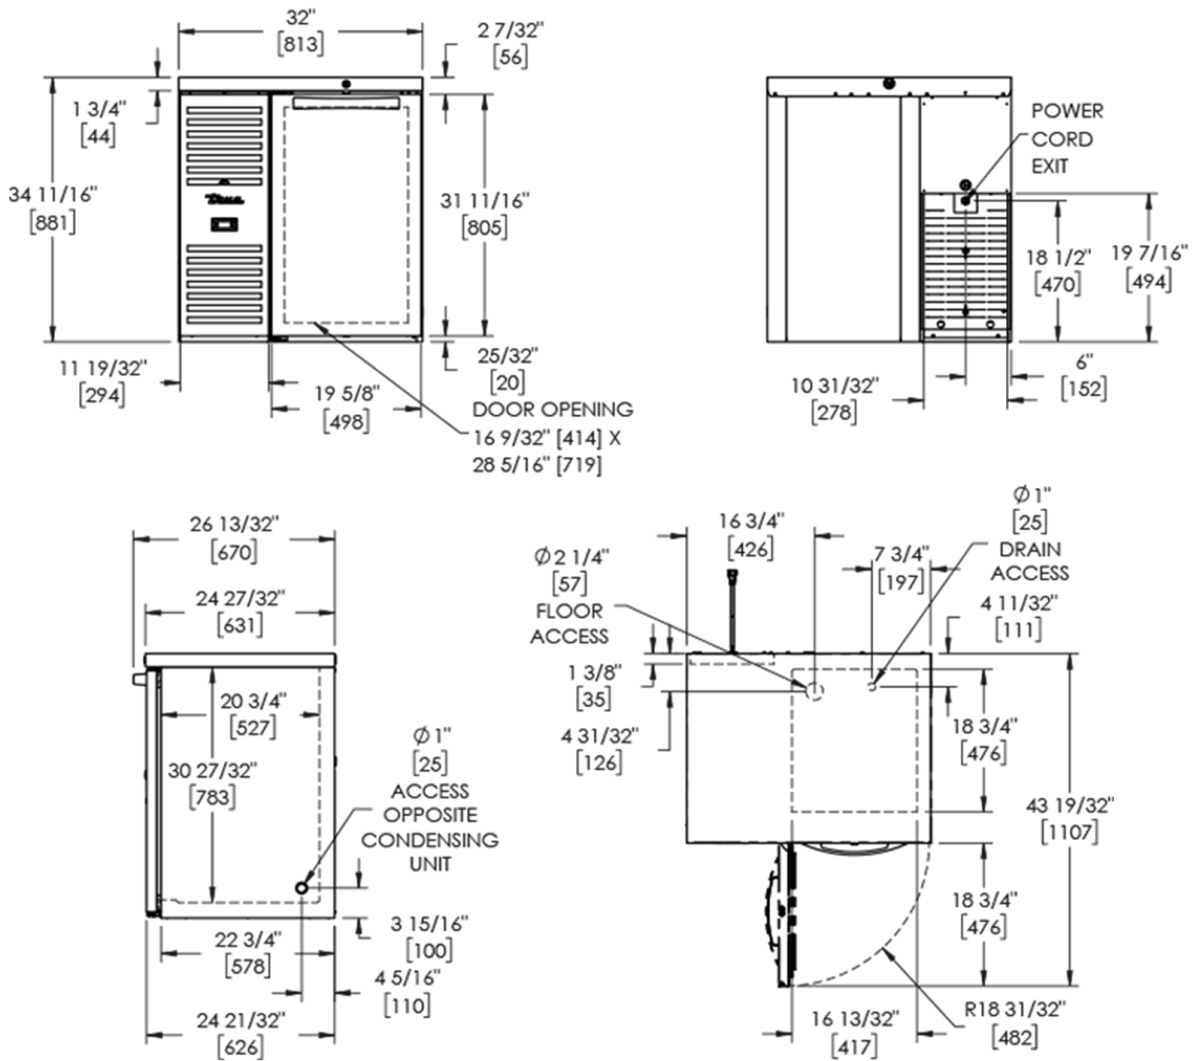

TBR32-RISZ1-L-B-S-2

 Bar Refrigerator, Black Ext, 1 Solid Swing Door

Dimensions		Build		Technical	
External Width (mm)	813	Door Description	1 Solid Swing Door	Temperature Holding	0.5 : 3.3°C
External Depth (mm)	631	Door Opening	Left (standard) or Right. Field Reversible.	Refrigerant	R290
External Height (mm)	881	Exterior Construction	Black powder coated steel front. Matching black coated Aluminium sides & rear. Stainless steel countertop.	Voltage / Frequency / Phase	220-240V/50-60Hz/1
Exclusions	Depth does not include 35 mm for door handle. Height does not include 7 mm for leg levelers.	Interior Construction	Stainless Steel	Amps	1.8
Gross Volume (Litres)	290	Air Intake Position	Front	Wattage	414
Supplied Shelves	3	Ventilation Position	Front	Defrost Type	Auto
Shelf Size (L x D mm)	450 x 458	Clearance Required	Zero back and sides		
Internal Net Height (mm)	730	Cord Length (Meters)	3.04		
Unpackaged Weight (kg)	98	Internal Lighting	LED		
Packaged Weight (kg)	109	Standard w/ Locks	standard		
Packaged Dimensions (W x D x H mm)	991 x 724 x 1067				
Supplied Supports	Leg Levellers (Castors supplied separate)				

Specifications subject to change without notice.
 Technical data above related to energy use based on testing of 50Hz or Dual Frequency models
 Chart dimensions rounded up to the next whole millimeter (inches rounded up to the 1/8")

TBR32-RISZ1-L-B-S-2

Bar Refrigerator, Black Ext, 1 Solid Swing Door

Specifications subject to change without notice.
 Technical data above related to energy use based on testing of 50Hz or Dual Frequency models
 Chart dimensions rounded up to the next whole millimeter (inches rounded up to the 1/8")