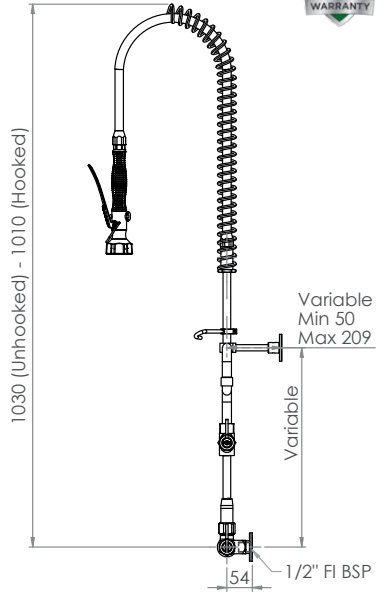

Commercial Tapware

Watermark
ASNZS 3718
21/15

CLEANAJET[®]
STAINLESS STEEL

Single Wall Mount Pre-Rinse Unit with Pot Filler

T-3M53706 – 6" pot filler

T-3M53712 – 12" pot filler

- Full S/S construction
- Single control tap for single temperature, cold or pre-mixed water
- Equipped with a water saving 6 star 4.5LPM variable trigger valve
- Available with 6" or 12" pot filler – 4 star 7.5LPM
- Fully assembled and bench tested, with a unique traceable serial number
- Working pressure range 150kPa-500kPa
- Maximum operating temperature 80 degrees

Side

Front

Top