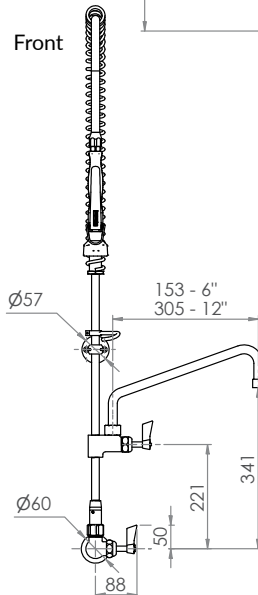

Commercial Tapware

Watermark
ASNZS 3718
21/15

CLEANAJET[®]
STAINLESS STEEL

Single Wall Mount Pre-Rinse Unit with Pot Filler

T-3M53706 – 6" pot filler

T-3M53712 – 12" pot filler

- Full S/S construction
- Single control tap for single temperature, cold or pre-mixed water
- Equipped with a water saving 6 star 4.5LPM variable trigger valve
- Available with 6" or 12" pot filler – 4 star 7.5LPM
- Fully assembled and bench tested, with a unique traceable serial number
- Working pressure range 150kPa-500kPa
- Maximum operating temperature 80 degrees

Side

Front

Top