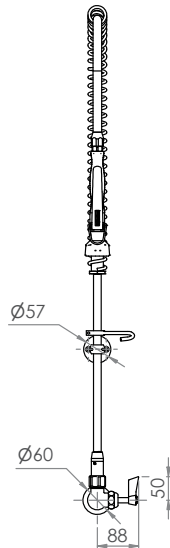

# Commercial Tapware

**CLEANJET**<sup>®</sup>  
STAINLESS STEEL

## Single Wall Mount Pre-Rinse Unit

### T-3M53700

- Full S/S construction
- Single control tap for single temperature, cold or pre-mixed water
- Equipped with a water saving 6 star 4.5LPM variable trigger valve
- Fully assembled and bench tested, with a unique traceable serial number
- Working pressure range 150kPa-500kPa
- Maximum operating temperature 80 degrees

Front

Top