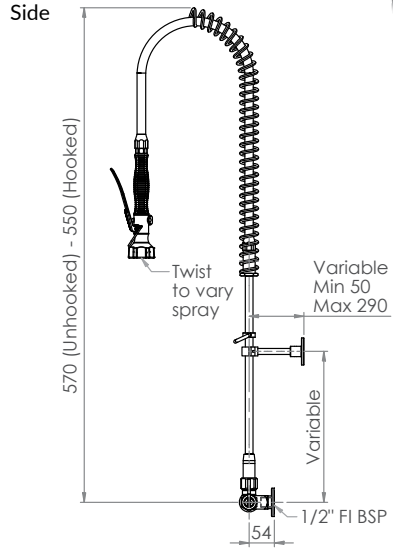

## Single Wall Mount Pre-Rinse Unit

### T-3M53700

- Full S/S construction
- Single control tap for single temperature, cold or pre-mixed water
- Equipped with a water saving 6 star 4.5LPM variable trigger valve
- Fully assembled and bench tested, with a unique traceable serial number
- Working pressure range 150kPa-500kPa
- Maximum operating temperature 80 degrees

Front

Top