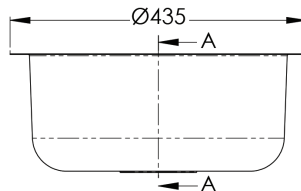

## Inset Sink

### RBF385

- 19 litre capacity
- Constructed from 0.9mm 304 grade stainless steel
- 25mm polished flange
- 90mm centre outlet
- Can be inset in any bench top
- Mirror polish finish

Top

Front

Side