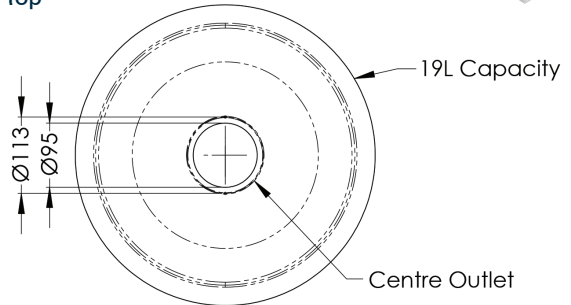

## Inset Sink

### RBF385

- 19 litre capacity
- Constructed from 0.9mm 304 grade stainless steel
- 25mm polished flange
- 90mm centre outlet
- Can be inset in any bench top
- Mirror polish finish

Top

Front

Side