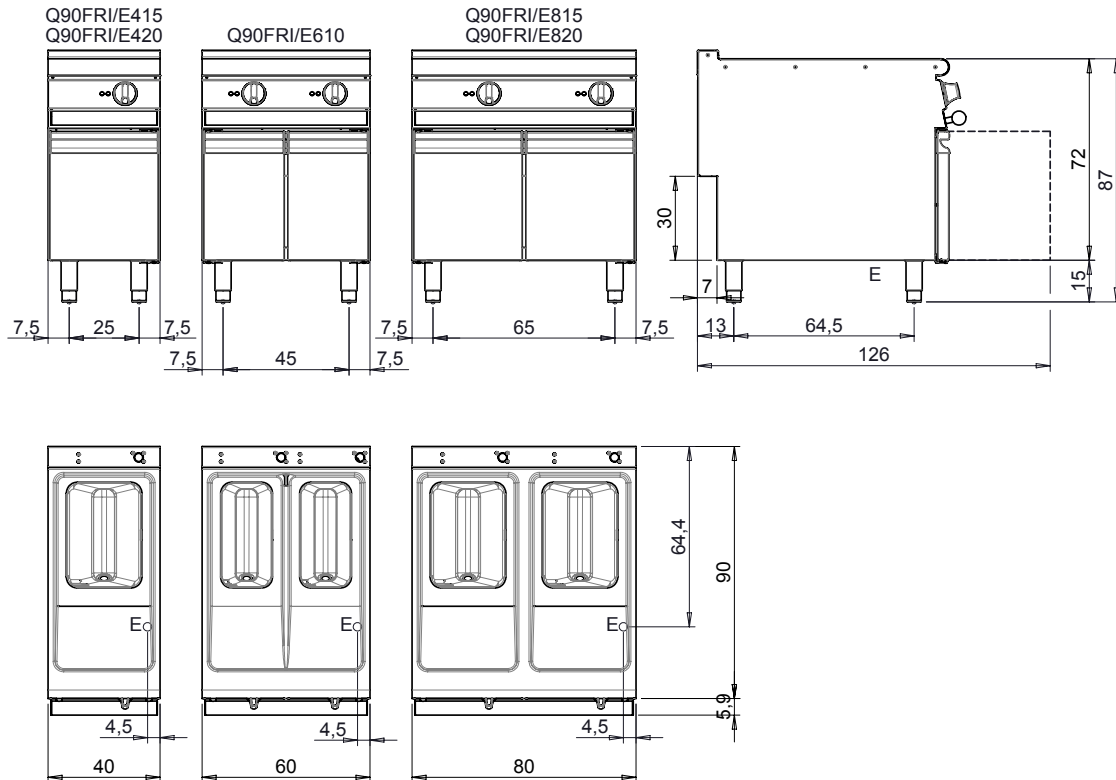

1 BASIN ELECTRIC DEEP FAT FRYER 22 LT

QUEEN9

- AISI 304 stainless-steel bases and worktops, Scotch-Brite finish
- Depth of 900 mm for high power and performance
- Catalogue offers more than 350 standard models
- Worktop, base cabinet, base cabinet with doors and oven versions
- 20/10 worktop thickness
- Twin-piece knobs prevent infiltration of dirt and have an IPX5 water ingress protection rating
- Gas kitchens having burners with various configurations and power ratings: 3.5 kW - 5.7 kW, 7 kW and 10 kW
- Double-ring burners for 7 and 10 kW models
- Wide range of accessories

DIMENSIONS	
Width (mm)	400
Depth (mm)	900
Height (mm)	900
Gas connection (Ø)	
Electric connection (V/~ /Hz)	400V/3N 50-60 Hz
Cold water connection (Ø)	
Hot water connection (Ø)	

Cold soft water connection (Ø)	
Drain (Ø)	
Gas power (Mj/hr)	
Electric power (kW)	18
Plate dimensions (mm)	
Tank capacity (L)	22
Tank dimensions (mm)	
Internal oven dimensions (mm)	

MODEL

Q90FRI/E422

CODE

CR1353799

MISURE IN cm - DIMENSIONS IN cm - ABMESSUNGEN IN cm - MESURES EN cm
 MEDIDAS EN cm - MATEN IN cm - DIMENSIONES EN cm

Legenda - Legende - Key - Légende - Leyenda - Legenda - Legenda