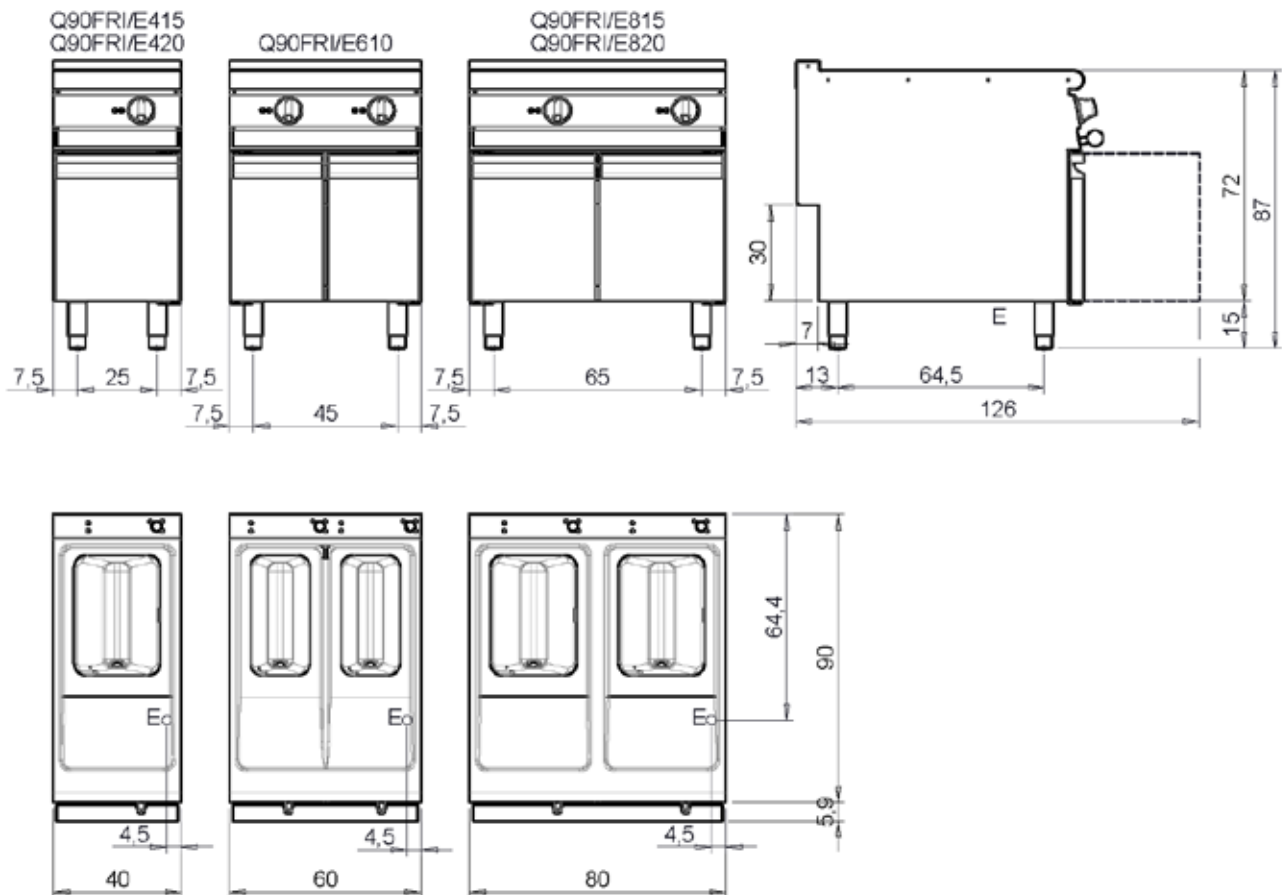

1 BASIN ELECTRIC DEEP FAT FRYER 20 LT

QUEEN9

- AISI 304 stainless-steel bases and worktops, Scotch-Brite finish
- Depth of 900 mm for high power and performance
- Catalogue offers more than 350 standard models
- Worktop, base cabinet, base cabinet with doors and oven versions
- 20/10 worktop thickness
- Twin-piece knobs prevent infiltration of dirt and have an IPX5 water ingress protection rating
- Gas kitchens having burners with various configurations and power ratings: 3.5 kW - 5.7 kW, 7 kW and 10 kW
- Double-ring burners for 7 and 10 kW models
- Wide range of accessories

Technical / functional characteristics

- Fully moulded top, obtained from a single large stainless steel plate;
- Large capacity shaped cooking pots, with wide vertical expansion zone to avoid depositing of foam during loading;
- Automatic temperature adjustment thermostat up to 190°C;
- Fire-proof safety thermostat (230°C);
- Oil drain valves;
- Support for baskets and lids.
- Removable and lifting stainless steel armoured heating elements;
- Reached programmed temperature visual indicator;
- “Powered appliance” indicator light.

DIMENSIONS	
Width (mm)	400
Depth (mm)	900
Height (mm)	900
Gas connection (Ø)	
Electric connection (V/~ /Hz)	400V/3N 50-60 Hz
Cold water connection (Ø)	
Hot water connection (Ø)	

Cold soft water connection (Ø)	
Drain (Ø)	
Gas power (Mj/hr)	
Electric power (kW)	18
Plate dimensions (mm)	
Tank capacity (L)	20
Tank dimensions (mm)	
Internal oven dimensions (mm)	

MODEL

Q90FR/E420

CODE

CR1018419

MISURE IN cm - DIMENSIONS IN cm - ABMESSUNGEN IN cm - MESURES EN cm
 MEDIDAS EN cm - MATEN IN cm - DIMENSIONES EN cm

Legenda - Legende - Key - Légende - Leyenda - Legenda - Legenda