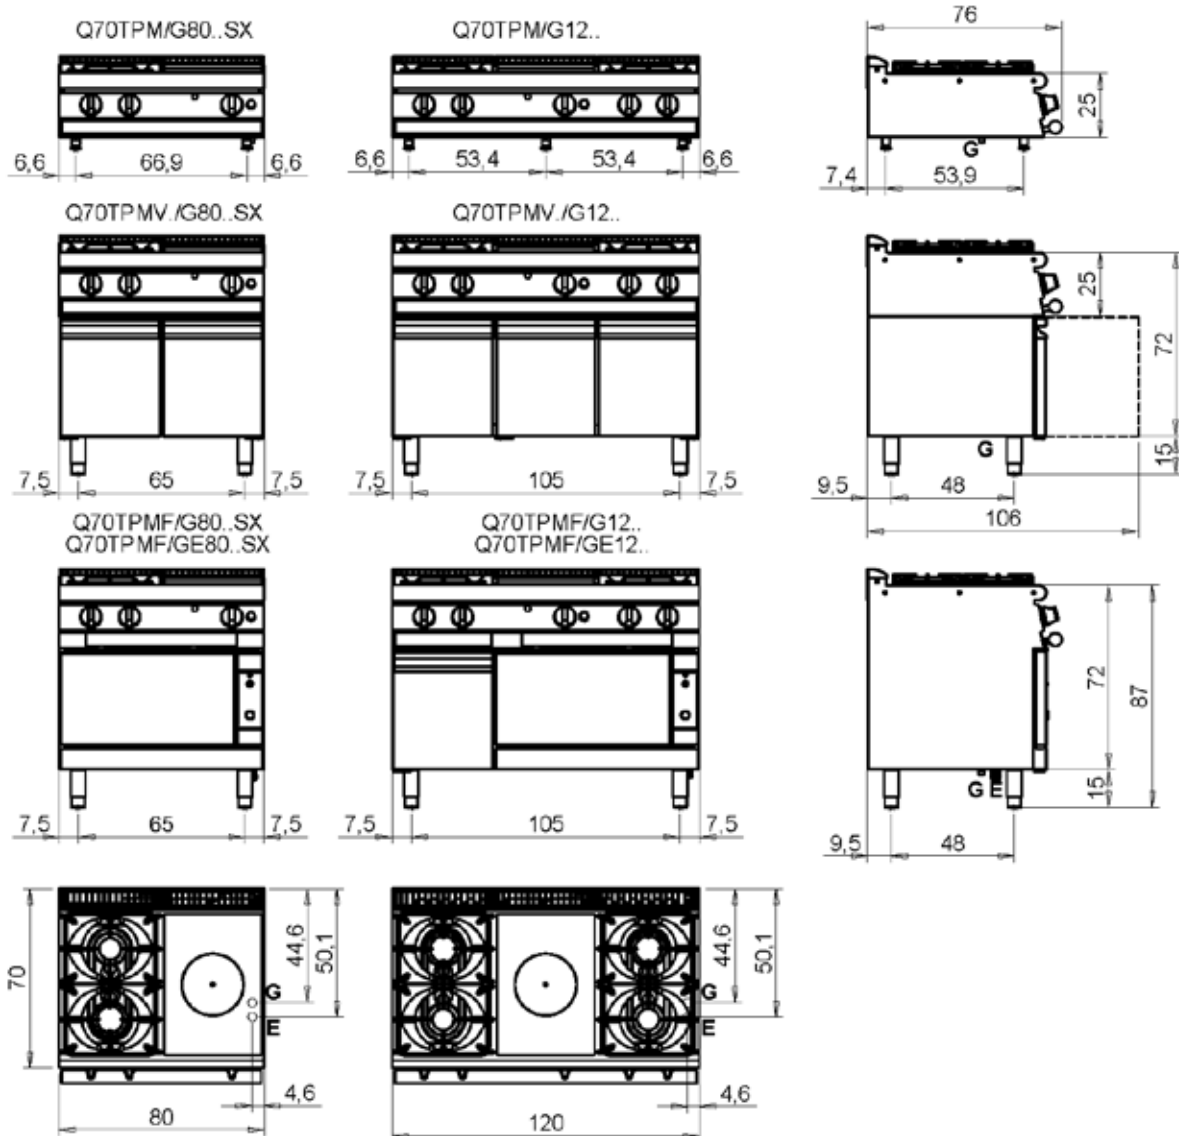

MODEL

Q70TPM/G8003SX

CODE

CR1013069

GAS SOLID TOP WITH TWO BURNERS ON LEFT

QUEEN7

- 15/10 worktop thickness
- Stainless steel, Scotch-Brite finish
- Sturdy and powerful with compact design
- Depth of 700 mm means it will fit the most common configurations
- Catalogue offers more than 300 standard models
- Worktop, base cabinet and oven Versions
- Twin-piece knobs prevent the infiltration of dirt and are watertight
- Gas kitchens having burners with various configurations and power ratings: 3.5 kW - 5.7 kW - 7.0 Kw
- Wide range of accessories

DIMENSIONS	
Width (mm)	800
Depth (mm)	700
Height (mm)	250
Gas connection (∅)	1/2"
Electric connection (V/~ /Hz)	
Cold water connection (∅)	
Hot water connection (∅)	

Cold soft water connection (∅)	
Drain (∅)	
Gas power (Mj/hr)	60
Electric power (kW)	
Plate dimensions (mm)	
Tank capacity (L)	
Tank dimensions (mm)	
Internal oven dimensions (mm)	

MODEL

Q70TPM/G8003SX

CODE

CR1013069

MISURE IN cm - DIMENSIONS IN cm - ABMESSUNGEN IN cm - MESURES EN cm
 MEDIDAS EN cm - MATEN IN cm - DIMENSIONES EN cm

Legenda - Legende - Key - Légende - Leyenda - Legenda - Legenda