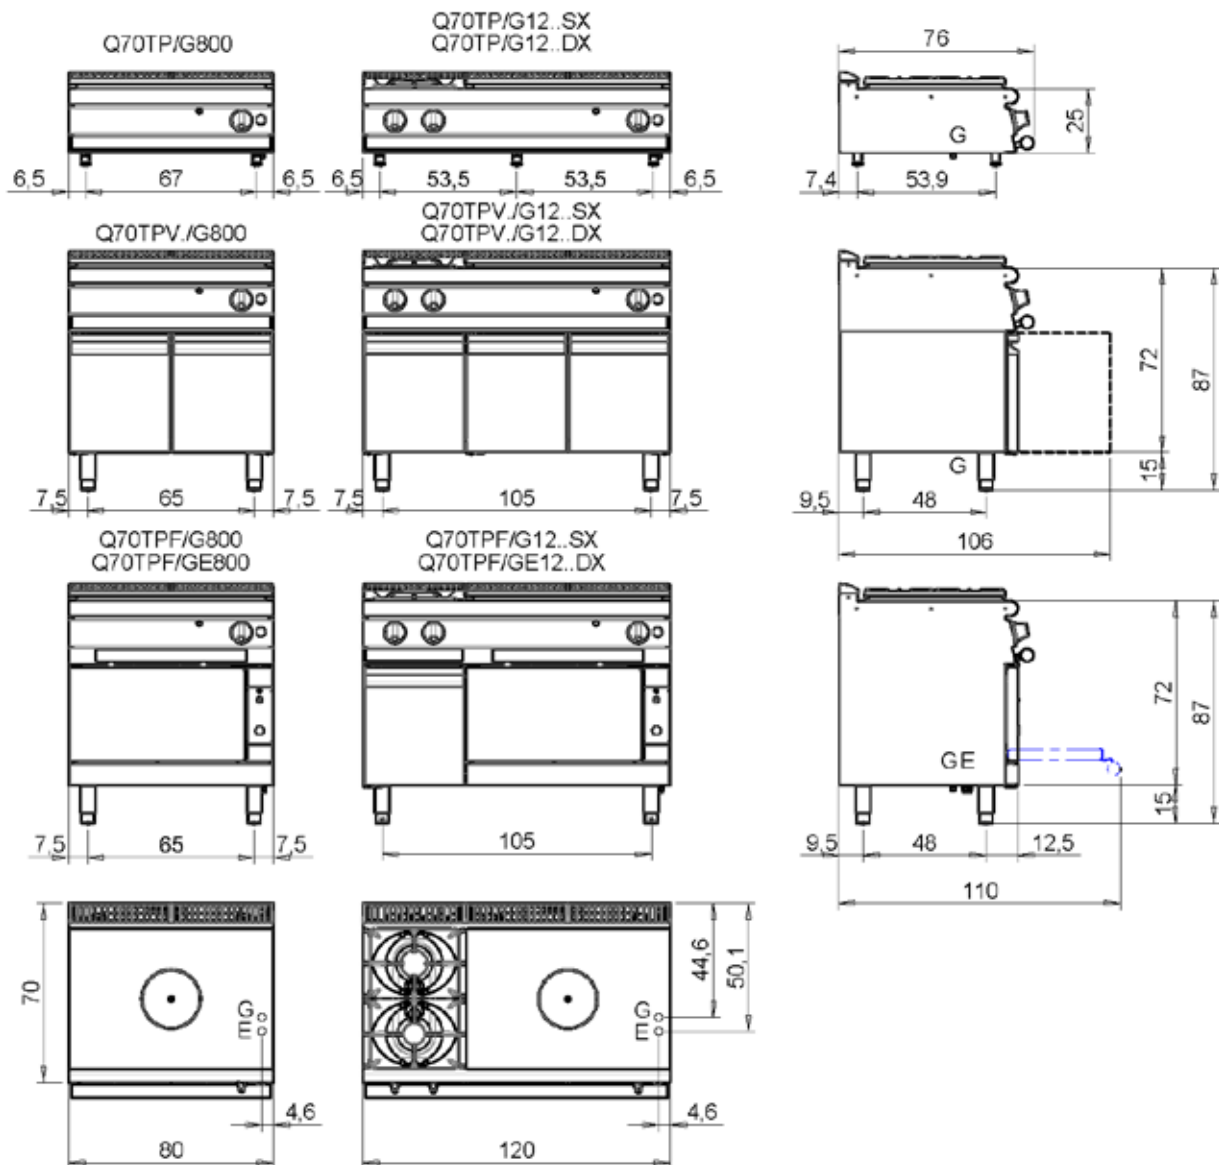

GAS SOLID TOP WITH TWO BURNERS ON RIGHT

QUEEN7

- 15/10 worktop thickness
- Stainless steel, Scotch-Brite finish
- Sturdy and powerful with compact design
- Depth of 700 mm means it will fit the most common configurations
- Catalogue offers more than 300 standard models
- Worktop, base cabinet and oven Versions
- Twin-piece knobs prevent the infiltration of dirt and are watertight
- Gas kitchens having burners with various configurations and power ratings: 3.5 kW - 5.7 kW - 7.0 Kw
- Wide range of accessories

DIMENSIONS	
Width (mm)	1200
Depth (mm)	700
Height (mm)	250
Gas connection (∅)	1/2"
Electric connection (V/~ /Hz)	
Cold water connection (∅)	
Hot water connection (∅)	

Cold soft water connection (∅)	
Drain (∅)	
Gas power (Mj/hr)	81
Electric power (kW)	
Plate dimensions (mm)	
Tank capacity (L)	
Tank dimensions (mm)	
Internal oven dimensions (mm)	

MODEL

Q70TP/G1203DX

CODE

CR1013049

MISURE IN cm - DIMENSIONS IN cm - ABMESSUNGEN IN cm - MESURES EN cm
 MEDIDAS EN cm - MATEN IN cm - DIMENSIONES EN cm

Legenda - Legende - Key - Légende - Leyenda - Legenda - Legenda