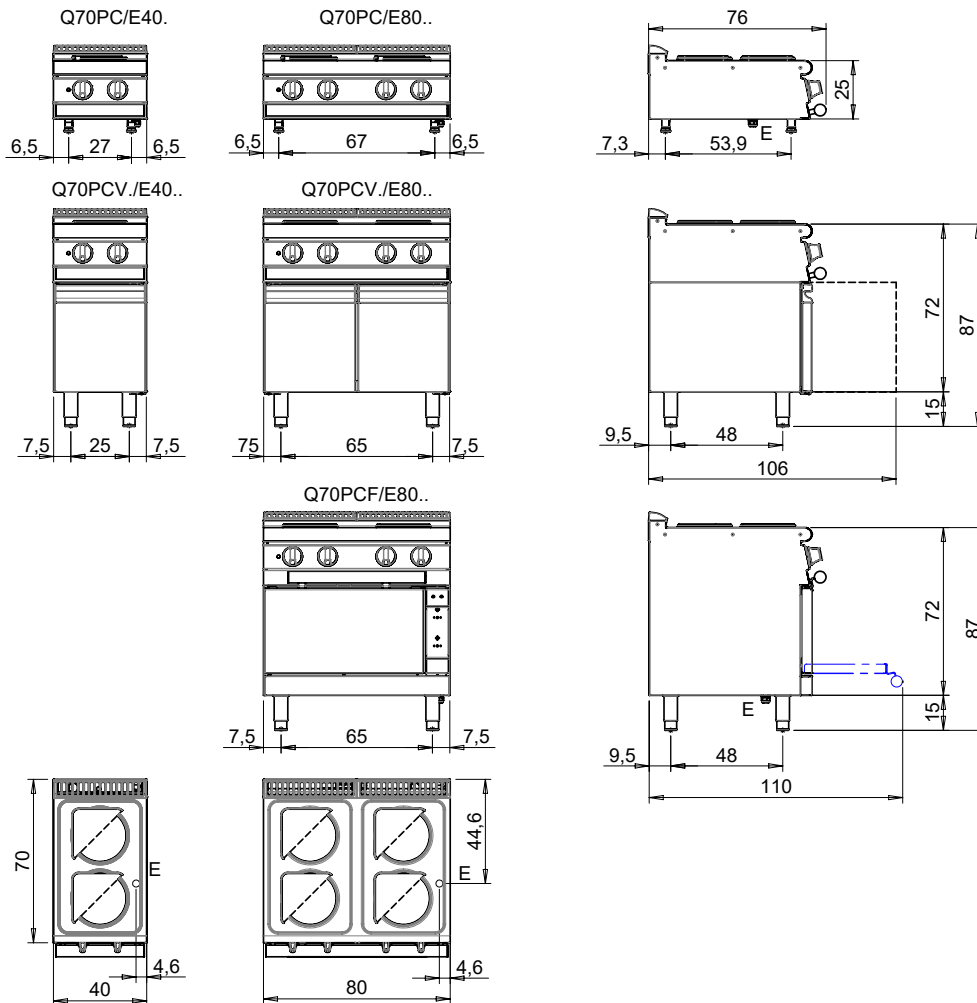

### QUEEN7

- 15/10 worktop thickness
- Stainless steel, Scotch-Brite finish
- Sturdy and powerful with compact design
- Depth of 700 mm means it will fit the most common configurations
- Catalogue offers more than 300 standard models
- Worktop, base cabinet and oven Versions
- Twin-piece knobs prevent the infiltration of dirt and are watertight
- Gas kitchens having burners with various configurations and power ratings: 3.5 kW - 5.7 kW - 7.0 Kw
- Wide range of accessories

### Technical / functional characteristics

- Watertight shatterproof glass-ceramic top.
- Cooking zones marked with a 23 cm diameter circular screenprint.
- 2.5 kW single zone power.
- Heat mode activation light and residual heat indicator light.

DIMENSIONS	
Width (mm)	800
Depth (mm)	700
Height (mm)	250
Gas connection (∅)	
Electric connection (V/~ /Hz)	400V/3N 50-60 Hz
Cold water connection (∅)	
Hot water connection (∅)	

Cold soft water connection (∅)	
Drain (∅)	
Gas power (Mj/hr)	
Electric power (kW)	10
Plate dimensions (mm)	
Tank capacity (L)	
Tank dimensions (mm)	
Internal oven dimensions (mm)	

MODEL

Q70PC/VCE800

CODE

CR1012989

MISURE IN cm - DIMENSIONS IN cm - ABMESSUNGEN IN cm - MESURES EN cm  
 MEDIDAS EN cm - MATEN IN cm - DIMENSIONES EN cm

Legenda - Legende - Key - Légende - Leyenda - Legenda - Legenda