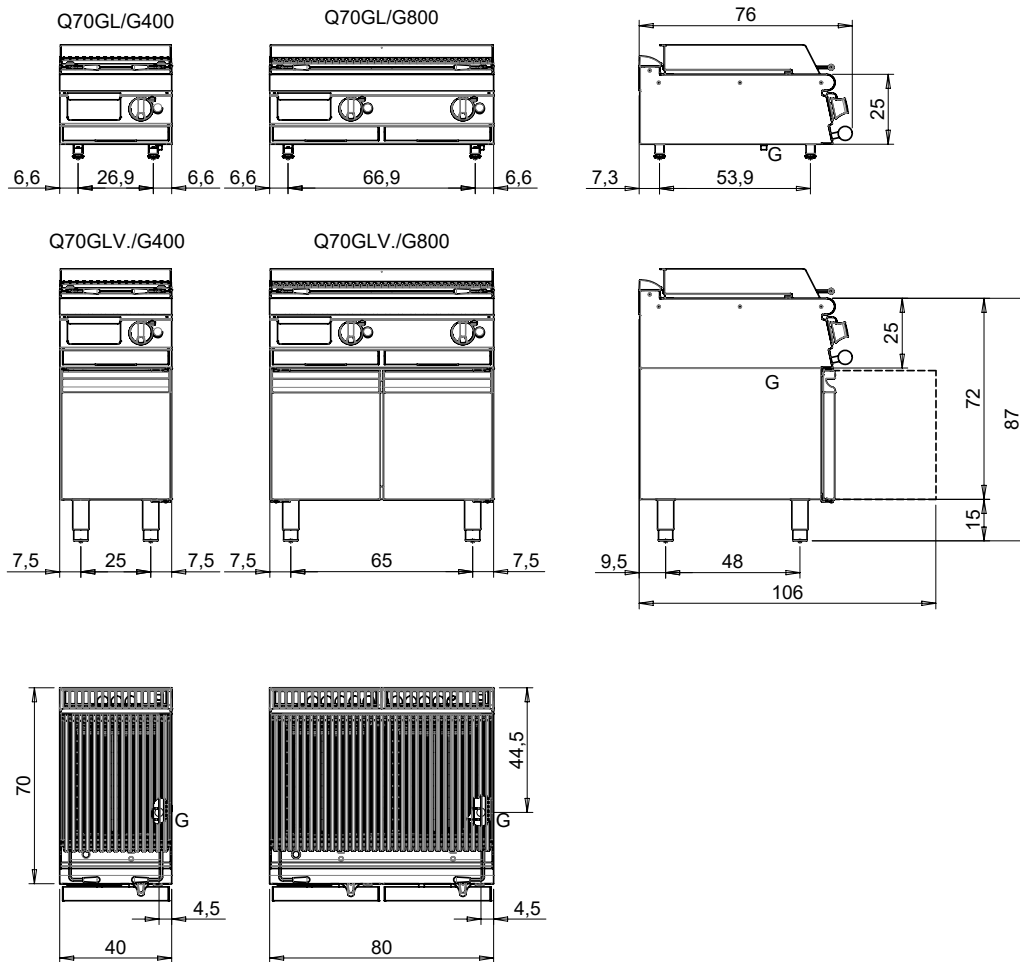

MODEL

Q70GLT/G400

CODE

CR1014919

LAVA ROCK CHARGRILL

QUEEN7

- 15/10 worktop thickness
- Stainless steel, Scotch-Brite finish
- Sturdy and powerful with compact design
- Depth of 700 mm means it will fit the most common configurations
- Catalogue offers more than 300 standard models
- Worktop, base cabinet and oven Versions
- Twin-piece knobs prevent the infiltration of dirt and are watertight
- Gas kitchens having burners with various configurations and power ratings: 3.5 kW - 5.7 kW - 7.0 Kw
- Wide range of accessories

DIMENSIONS	
Width (mm)	400
Depth (mm)	700
Height (mm)	250
Gas connection (∅)	1/2"
Electric connection (V/~ /Hz)	
Cold water connection (∅)	
Hot water connection (∅)	

Cold soft water connection (∅)	
Drain (∅)	
Gas power (Mj/hr)	38.5
Electric power (kW)	
Plate dimensions (mm)	
Tank capacity (L)	
Tank dimensions (mm)	
Internal oven dimensions (mm)	

MODEL

Q70GLT/G400

CODE

CR1014919

MISURE IN cm - DIMENSIONS IN cm - ABMESSUNGEN IN cm- MESURES EN cm
 MEDIDAS EN cm - MATEN IN cm - DIMENSIONES EN cm

Legenda - Legende - Key - Légende - Leyenda - Legenda - Legenda