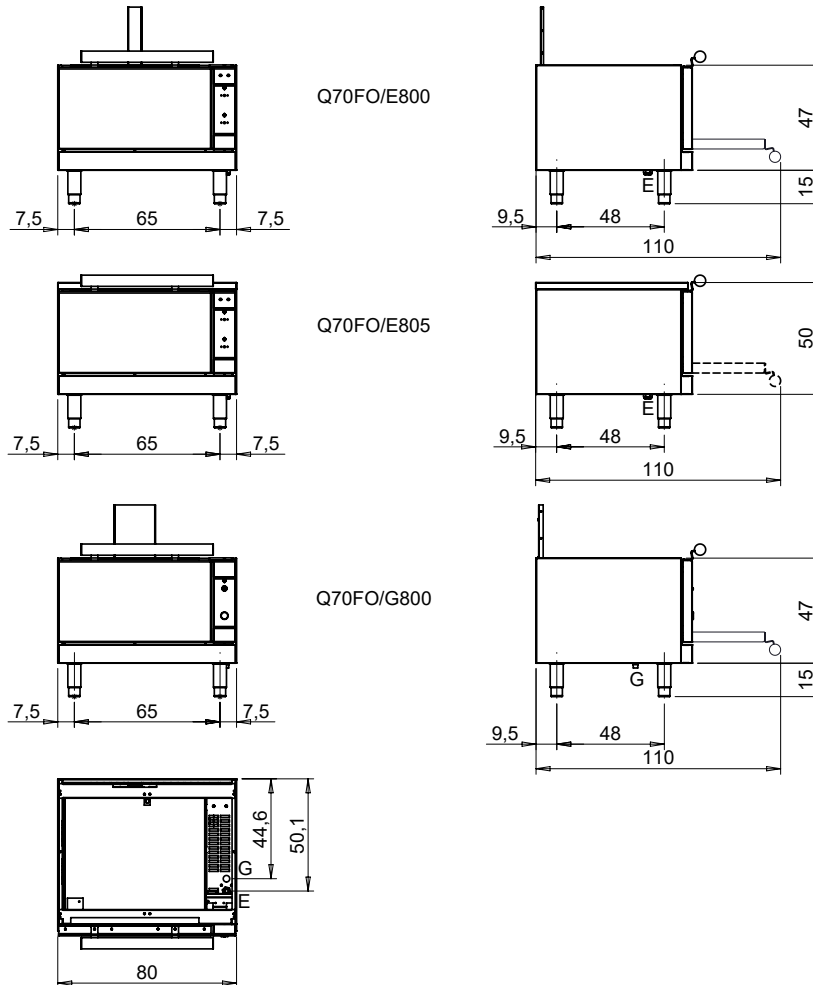

### QUEEN7

- 15/10 worktop thickness
- Stainless steel, Scotch-Brite finish
- Sturdy and powerful with compact design
- Depth of 700 mm means it will fit the most common configurations
- Catalogue offers more than 300 standard models
- Worktop, base cabinet and oven Versions
- Twin-piece knobs prevent the infiltration of dirt and are watertight
- Gas kitchens having burners with various configurations and power ratings: 3.5 kW - 5.7 kW - 7.0 Kw
- Wide range of accessories

### Technical / functional characteristics

- Thermally insulated stainless steel cooking area (57.2x58x30 cm), equipped with 3 antitipping guides for containers.
- Perfectly insulated stainless steel door and inner door, fitted on heavy-duty self-balanced hinges.
- Full length thermally insulated ergonomic handle.
- Stabilised flame burner housed below the hearth.
- Pilot burner with piezo ignition.
- Automatic valve with thermocouple for gas safety.
- Thermostatic temperature control from 110 to 330°C.

DIMENSIONS	
Width (mm)	800
Depth (mm)	700
Height (mm)	650
Gas connection (∅)	1/2"
Electric connection (V/~ /Hz)	
Cold water connection (∅)	
Hot water connection (∅)	

Cold soft water connection (∅)	
Drain (∅)	
Gas power (Mj/hr)	23
Electric power (kW)	
Plate dimensions (mm)	
Tank capacity (L)	
Tank dimensions (mm)	
Internal oven dimensions (mm)	

MODEL

Q70FO/G800

CODE

CR1015209

MISURE IN cm - DIMENSIONS IN cm - ABMESSUNGEN IN cm- MESURES EN cm  
 MEDIDAS EN cm - MATEN IN cm - DIMENSIONES EN cm

Legenda - Legende - Key - Légende - Leyenda - Legenda - Legenda