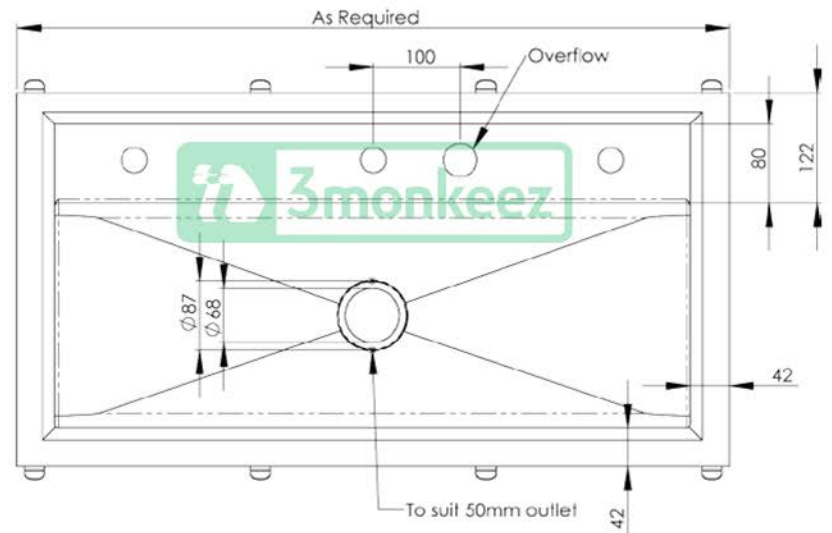

Product Code:
M-PT-8

The practical activities trough is ideal for use in schools and is designed for use with pillar or laboratory taps. It comes complete with fixing clips and studs and offers great flexibility. It is available in a broad range of lengths and the outlet position can be set as required.

Features and Benefits:

- Constructed from 1.2mm 304 grade satin stainless steel
- Outlet as required
- Length as required
- Tap holes as required
- Available pre plumbed
- 1500mm available off the shelf - Centre outlet
- Custom made products incur a lead time

Top

Front

Side