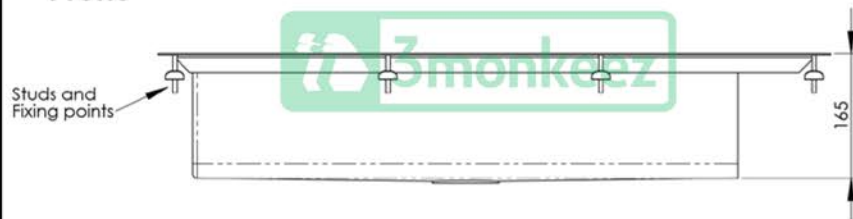

Product Code:
M-PT-9

The practical activities trough is ideal for use in schools and is designed for use with pillar or laboratory taps. It comes complete with fixing clips and studs and offers great flexibility. It is available in a broad range of lengths and the outlet position can be set as required.

Features and Benefits:

- Constructed from 304 grade 1.2mm satin stainless steel
- Outlet as required
- Length as required
- Available pre-plumbed
- Tap holes on request
- 80mm side hob for bubbler tap - on left or right as required
- Custom made products incur a lead time

Top

Front

Side