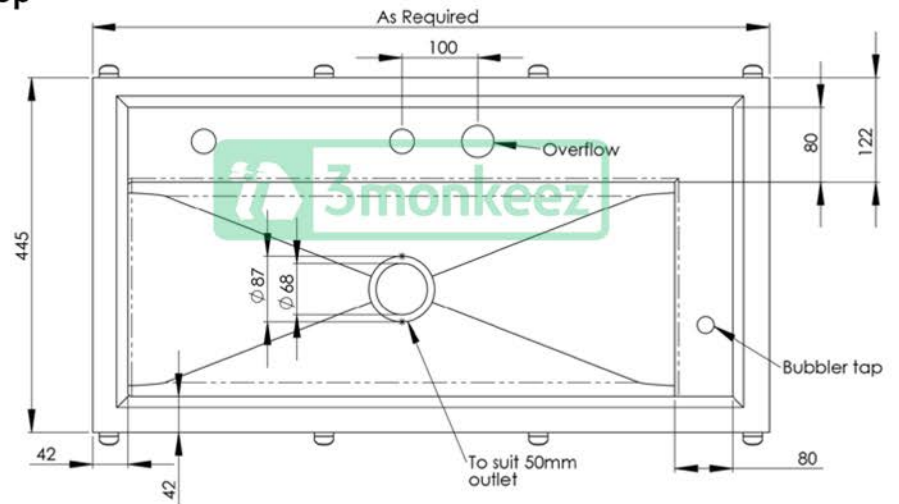

Product Code:
M-PT-9

The practical activities trough is ideal for use in schools and is designed for use with pillar or laboratory taps. It comes complete with fixing clips and studs and offers great flexibility. It is available in a broad range of lengths and the outlet position can be set as required.

Features and Benefits:

- Constructed from 304 grade 1.2mm satin stainless steel
- Outlet as required
- Length as required
- Available pre-plumbed
- Tap holes on request
- 80mm side hob for bubbler tap - on left or right as required
- Custom made products incur a lead time

Top

Front

Side