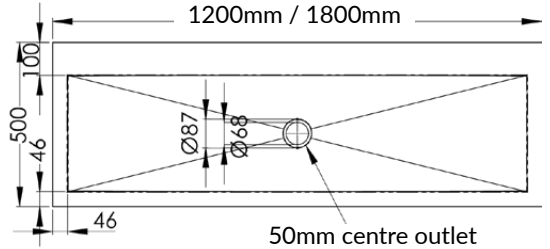

Wall Mount Trough

1. Quantity - _____

2. Lengths 1200mm and 1800mm

3. Outlet Position Centre only

4. Stainless Steel Grade 304

5. Freestanding Frame (optional at extra cost) No Yes

6. Plug and Waste (extra cost) No Yes

7. Tap Holes (optional) No Yes

Number of Tap Holes - _____

Tap Hole Size 20mm 22.5mm 25mm 30mm 35mm

8. Pre Plumbing (extra cost) No Yes

Recommended tap hole set outs: Adults - 600mm and children* - 450mm

Please draw Tap Holes clearly showing dimensions