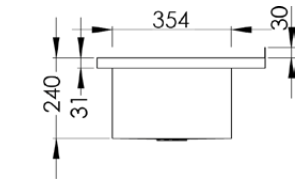

Wall Mount Trough

1. Quantity - _____

2. Lengths 1200mm and 1800mm

3. Outlet Position Centre only

4. Stainless Steel Grade 304

5. Freestanding Frame (optional at extra cost) No Yes

6. Plug and Waste (extra cost) No Yes

7. Tap Holes (optional) No Yes

Number of Tap Holes - _____

Tap Hole Size 20mm 22.5mm 25mm 30mm 35mm

8. Pre Plumbing (extra cost) No Yes

Recommended tap hole set outs: Adults - 600mm and children* - 450mm

Please draw Tap Holes clearly showing dimensions