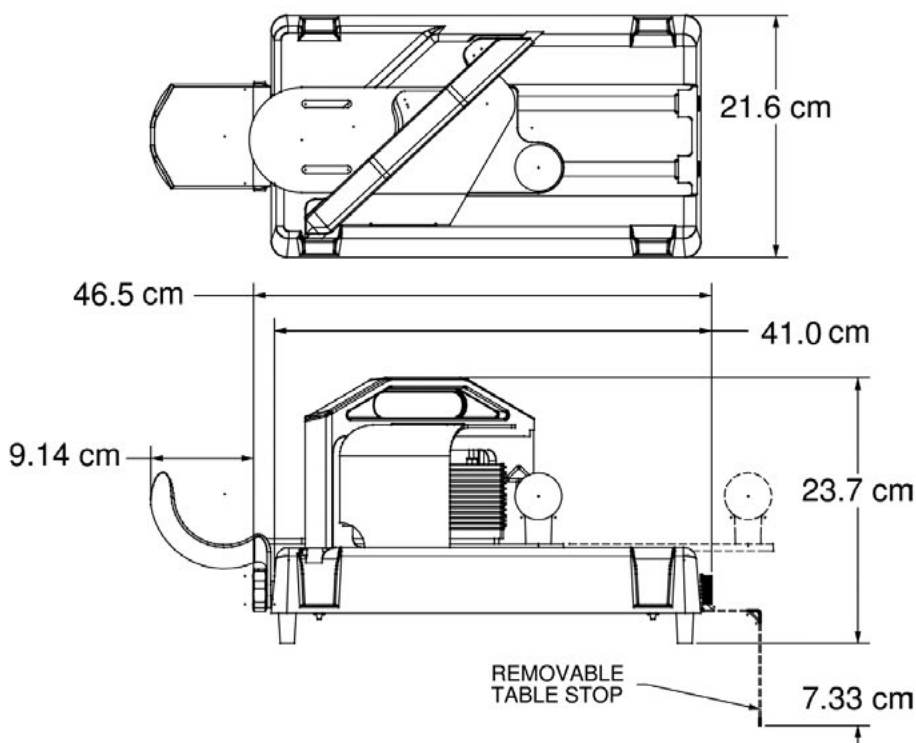

## SPECIFICATIONS

### DIMENSIONS:

Model	Width cm	Height cm	Length cm	Shipping Weight 9kg	Shipping cu.m.
943 Series	21.60	23.72	46.50	6.40	.03

### REPLACEMENT BLADES FOR 943 SABER

SABER MODEL	CUT SIZE/ No of blades	PART CODE
943-A	4.7mm, 12 blade	943-038A
943-B	6.3mm, 9 blade	943-039A