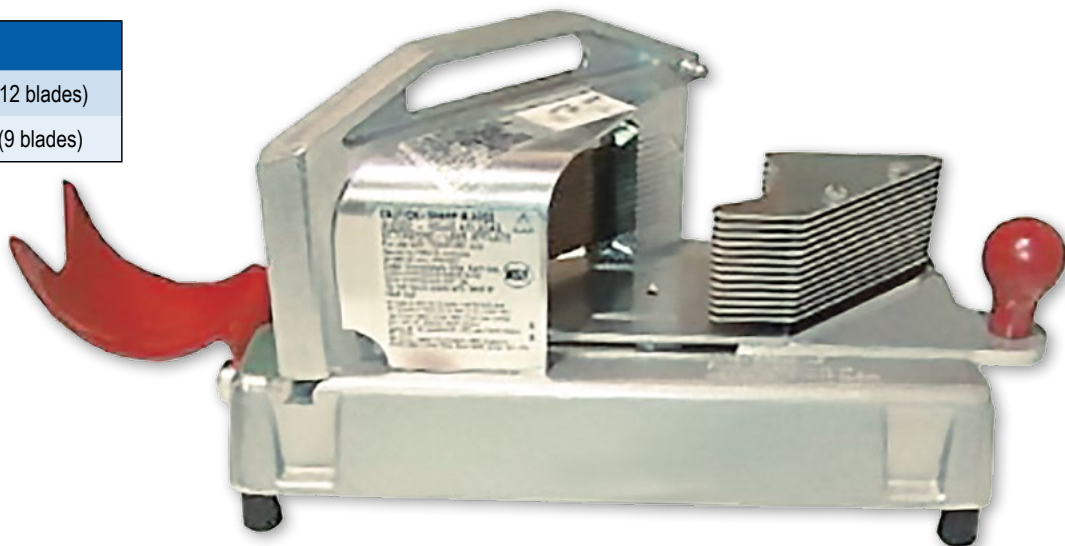

### PRINCE CASTLE'S TOMATO SABER IS THE WORLD'S LEADING TOMATO SLICING SYSTEM.

The exclusive Perma-Tight® blade cartridge never requires blade tightening or adjusting. Blade replacement is fast and easy – simply snap the blade cartridge into position and the Saber is ready to use.

A contoured pusher head holds the tomato in place for slicing, and permanently lubricated bearings ensure the slicing stroke is smooth and quick.

The exclusive tomato catcher snaps onto the unit and catches the sliced tomato for easy handling.

Used around the world in some of the busiest food outlets, the Prince Castle Tomatao Sabre is the only choice for productivity and longevity.

CODE	DESCRIPTION
943-A	Tomato Saber 4.7mm Slice (12 blades)
943-B	Tomato Saber 6.3 mm Slice (9 blades)

### PRINCE CASTLE 953 TOMATO CORE-IT

It is the ideal companion to the Sabre, enables safe, fast and easy coring of tomatoes with one single action. Available singly or in bulk.

Due to our policy of continual product development and improvement, all details and specification are subject to change without notice.