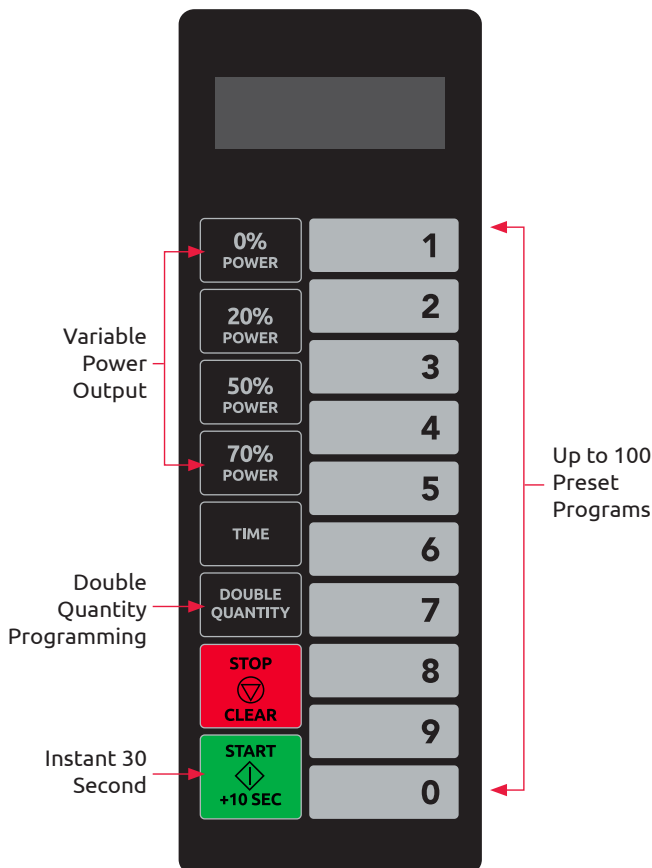

## MWA1400 – Commercial Microwave Oven – 34 litre capacity

An essential part of any kitchen, the Anvil MWA1400 offers professional catering outlets a fast solution for heating food. Robust full stainless steel interior

& exterior construction with fully customisable touch pad featuring 100 preset programs. High power 1400 watt output from only 10amp power point.

### Features

- High Power 1400watt output
- Motorised Stirrer Fan for even heating
- Easy clean sealed in Ceramic Base
- Variable Power Output to suit delicate menu items
- Dual Interlock Door Safety Switching

### Specifications

**Power Output:** ..... 1400watts (IEC705)  
**Capacity:** ..... 34 Litres  
**Internal Dimensions:**..... 370w x 385d x 230h  
**External Dimensions:** .... 553w x 488d x 343h  
**Power Supply Required:** 10amp single phase (230-240V/50Hz)  
**Power Consumption:**..... 1900watts  
**Input Current:** ..... 9.9 amps  
**Weight:** ..... 20.7kg  
**Warranty:** ..... 1 Year Parts & Labour