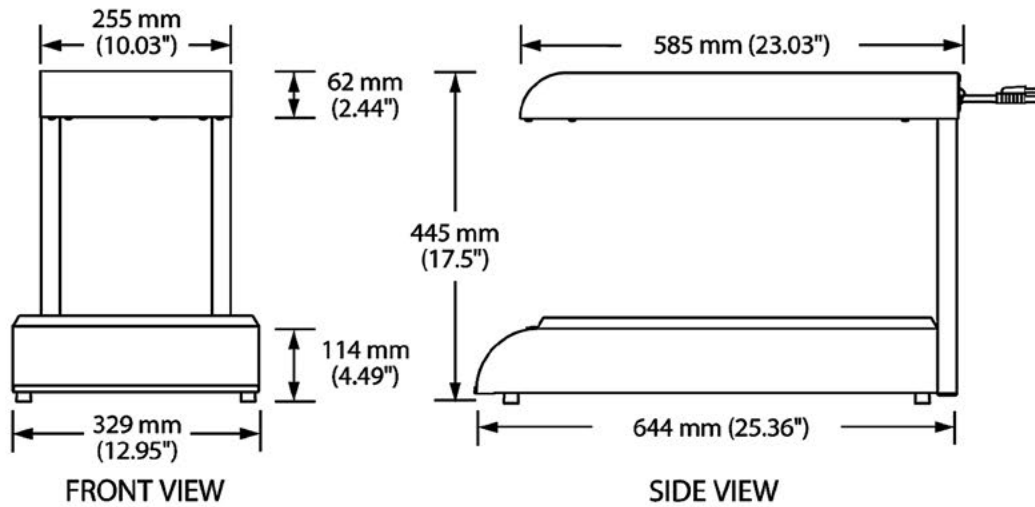

## SPECIFICATIONS

Model	Volts	Watts	Amps	Shipping Weight
GMFFL	230	610	2.7	9.2 kg (20 lbs.)

The unit accepts a GN 1/1 pan 100mm deep (530 x 325mm). Order separately

## DIMENSIONS

GMFFL: 329 mm W x 644 mm D x 445 mm H  
(12.95" x 25.36" x 17.5").