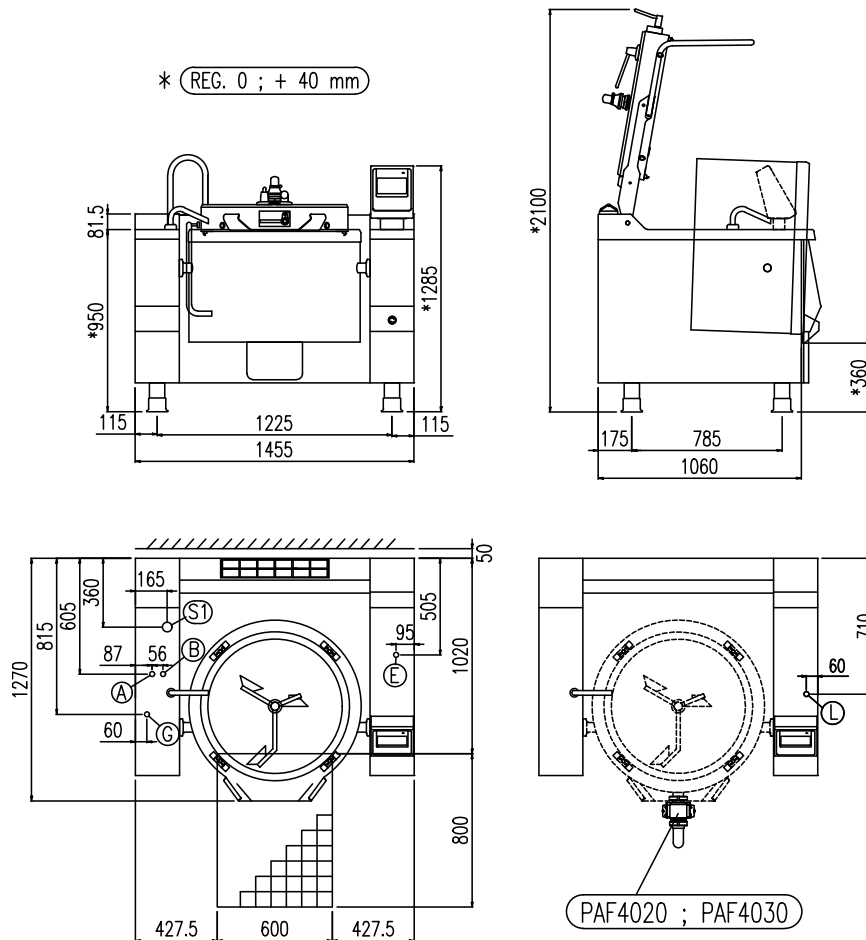

Heating type	direct gas
Capacity (L)	135
Surface (dmq)	-
Gas connection (Ø)	3/4"
Electric connection (V/-/Hz)	1N+PE AC 230 V 50 Hz

Width (mm)	1455
Depth (mm)	1290
Height (mm)	1285
Gas power (Mj/hr)	79.2
Electric power (kW)	0.6

boiling | **braising** | pasteurising | **tilting** | **mixing** | cooling | frying | **underpressure** | vacuum cooking | cutting | washing | drying

G	Attacco Gas (secondo ISO 7-1) Gas Connection (ISO 7-1)	Gasanschluss (ISO 7-1) Raccordement Gaz (ISO 7-1)	3/4"
E	Potenza assorbita Electric power	Elektrische Leistung Puissance Électrique	.60 (kW)
E	Collegamento Elettrico Electric connection	Elektrische Verbindung Connexion Électrique	220-240V 1N ~ 50Hz
S1	Scarico Condensa autocl. Condensate drain press.	Kondenswasserablauf Druk. Sortie du condenseur press.	1"
A	Allacciamento Acqua Calda Hot water inlet	Warmwasseranschluss Raccordement eau chaude	3/4"
B	Allacciamento Acqua Fredda Cold water inlet	Kaltwasseranschluss Raccordement eau froide	3/4"