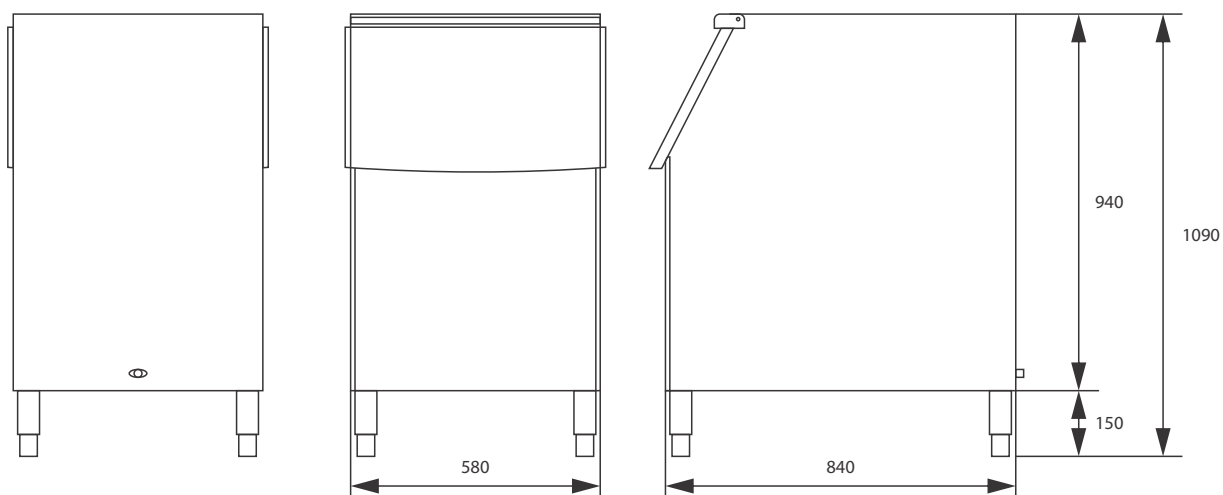

TECHNICAL DRAWINGS

HEAD OFFICE

5/175 James Ruse Drive
Rosehill NSW 2142
free call: 1800 222 460
email: info@scotsice.com.au
web: www.scotsice.com.au