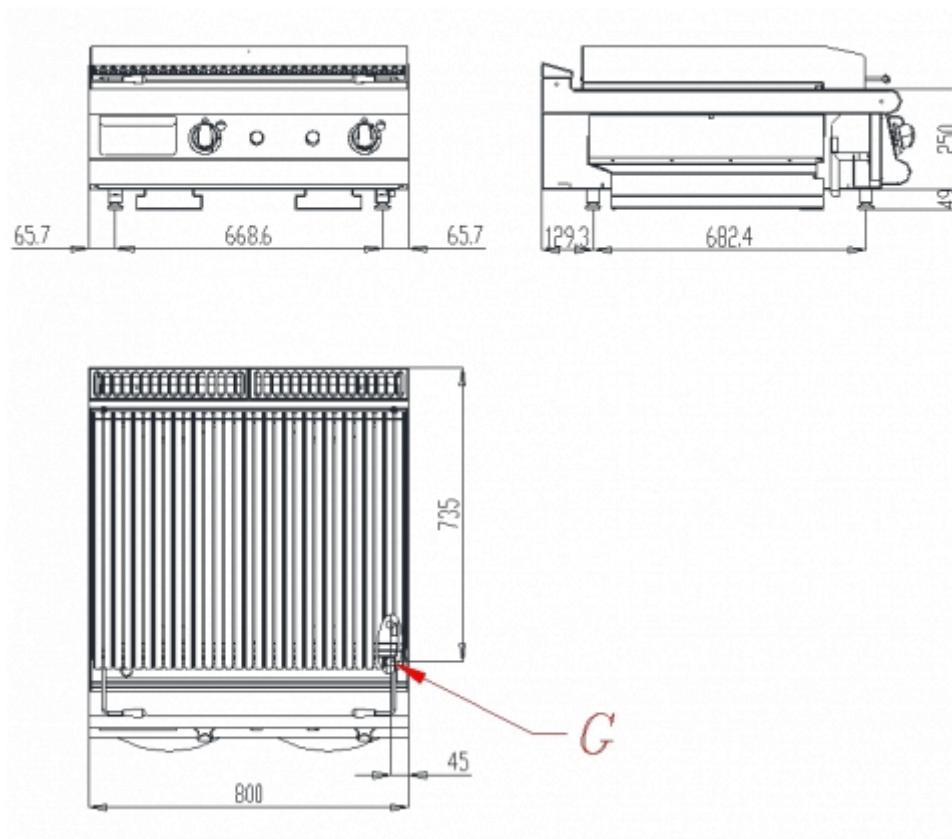

- 2 mm thick moulded tops;
- 2" height adjustable stainless steel feet;
- removable control panel for access, moulded and shaped to avoid withholding dirt;
- recessed, tilted and ergonomic knobs.

CHARGRILLS

Technical Data

Dimensions	
Width (mm)	800
Depth (mm)	900
Height (mm)	250
Gas connection (Ø)	-
Electric connection (V~/HZ)	-
Cold water connection (Ø)	-
Hot water connection (Ø)	-

Cold soft water connection (Ø)	-
Drain (Ø)	-
Gas power (KW)	25
Electric power (KW)	-
Plate dimensions (mm)	-
Tank capacity (Lt)	-
TANK DIMENSIONS	-
Internal ovens dimension(mm)	-

SERIE 900

Code CR0983829 Model 90GL/G800

LAVA ROCK GRILLS TOP VERSION

Code	Description
8031900340	RIGHT SIDE FINISHING END PIECE FOR 900 LINE
9GPC80	MEAT GRATE W800
8031900350	LEFT SIDE FINISHING END PIECE FOR 900 LINE
9GPCP80	MEAT/FISH GRATE W800
8031900460	FIXED SIDE TOP - RIGHT - 900 SERIE
9GPP80	FISH GRATE W800
8031900211	SIDE SUPPORTING TIP TOP - RIGHT - 900 SERIE
8031900470	FIXED SIDE TOP - LEFT - 900 SERIE
CPL4	LAVIC STONES PACK 4 KG
8031900221	SIDE SUPPORTING TIP TOP - LEFT - 900 SERIE
9G80	MEAT/FISH GRATE W800