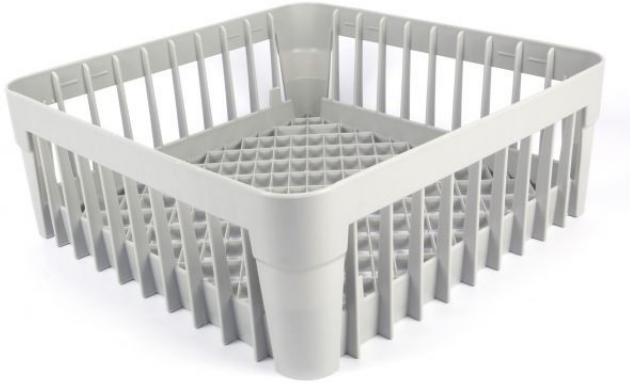

GLASS BASKET EXTRA HEIGHT 400X400X150MM

P/N 2307219

WARE WASHING
COMMERCIAL GLASSWASHERS

SALES DESCRIPTION

400x400 basket for glasses and plates.

- ✓ Open basket 400x400.
- ✓ Plate basket 400x400.
- ✓ Open basket extra height 400x400.

SPECIFICATIONS

External dimensions (WxDxH)

- ✓ Width: 400 mm
- ✓ Depth: 400 mm

sammic | www.sammic.com
Food Service Equipment Manufacturer

Polígono Basarte, 1. phone +34 943 15 72 36
20720 Azkoitia, Spain sales@sammic.com