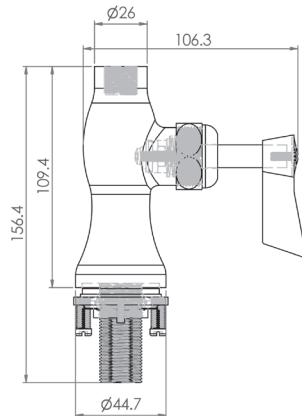

## Single Hob Mount Body

### T-3M63300

- Single hob mount with 1/2" MI BSP inlet
- 3/8" FI BSP Riser Connection
- 1/2 turn rising spindle

Top

Front

Side