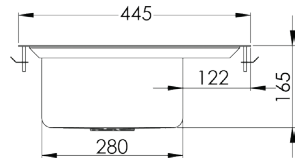

Drop In Trough

1. Quantity - _____

2. Length 1500mm

3. Outlet Position Centre only

4. Stainless Steel Grade 304

5. Overflow Hole Included

6. Plug and Waste (extra cost) No Yes

7. Tap Holes (optional) No Yes

Number of Tap Holes - _____

Tap Hole Size 20mm 22.5mm 25mm 30mm 35mm

Tap Hole Set Out Adults - 600mm Children* - 450mm

8. Pre Plumbing (extra cost) No Yes

Please draw Tap Holes clearly showing dimensions

* Lever handle taps are recommended for children 8 years and under.