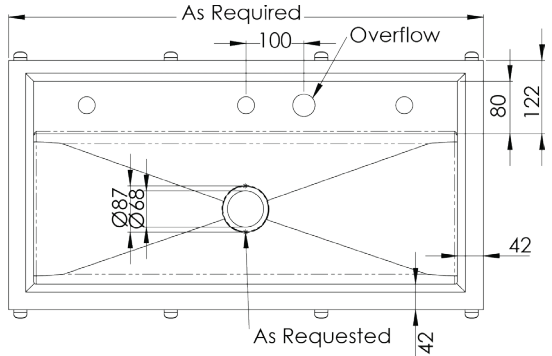

Drop In Trough

1. Quantity - _____

2. Length 1500mm

3. Outlet Position Centre only

4. Stainless Steel Grade 304

5. Overflow Hole Included

6. Plug and Waste (extra cost) No Yes

7. Tap Holes (optional) No Yes

Number of Tap Holes - _____

Tap Hole Size 20mm 22.5mm 25mm 30mm 35mm

Tap Hole Set Out Adults - 600mm Children* - 450mm

8. Pre Plumbing (extra cost) No Yes

Please draw Tap Holes clearly showing dimensions

* Lever handle taps are recommended for children 8 years and under.