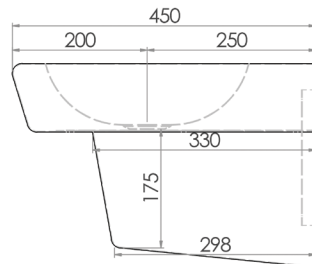

Sinks & Basins

Square Disabled Compliant Hand Basin

HBD-S

- AS1428 compliant
- 3.5 litre capacity
- Constructed from 1.2mm 304 grade stainless steel
- 300mm diameter bowl
- Satin finish
- 50mm splashback
- 40mm outlet - Suits PW40 & SSBW-40
- Vandal resistant screws
- Concealed plumbing and trap
- Suits compact P trap installation
- Left, right or centre tap holes on request
- Taphole position and size to be indicated when ordering

Top

Side

AS1428 Compliant