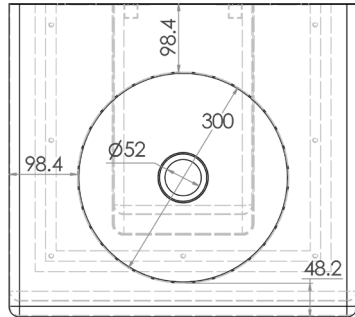

Sinks & Basins

Square Disabled Compliant Hand Basin

HBD-S

- AS1428 compliant
- 3.5 litre capacity
- Constructed from 1.2mm 304 grade stainless steel
- 300mm diameter bowl
- Satin finish
- 50mm splashback
- 40mm outlet - Suits PW40 & SSBW-40
- Vandal resistant screws
- Concealed plumbing and trap
- Suits compact P trap installation
- Left, right or centre tap holes on request
- Taphole position and size to be indicated when ordering

Top