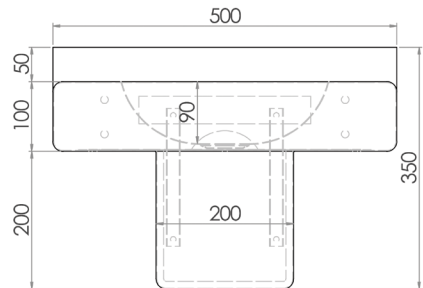

Sinks & Basins

Square Disabled Compliant Hand Basin

HBD-S

- AS1428 compliant
- 3.5 litre capacity
- Constructed from 1.2mm 304 grade stainless steel
- 300mm diameter bowl
- Satin finish
- 50mm splashback
- 40mm outlet - Suits PW40 & SSBW-40
- Vandal resistant screws
- Concealed plumbing and trap
- Suits compact P trap installation
- Left, right or centre tap holes on request
- Taphole position and size to be indicated when ordering

Top

Front

AS1428 Compliant