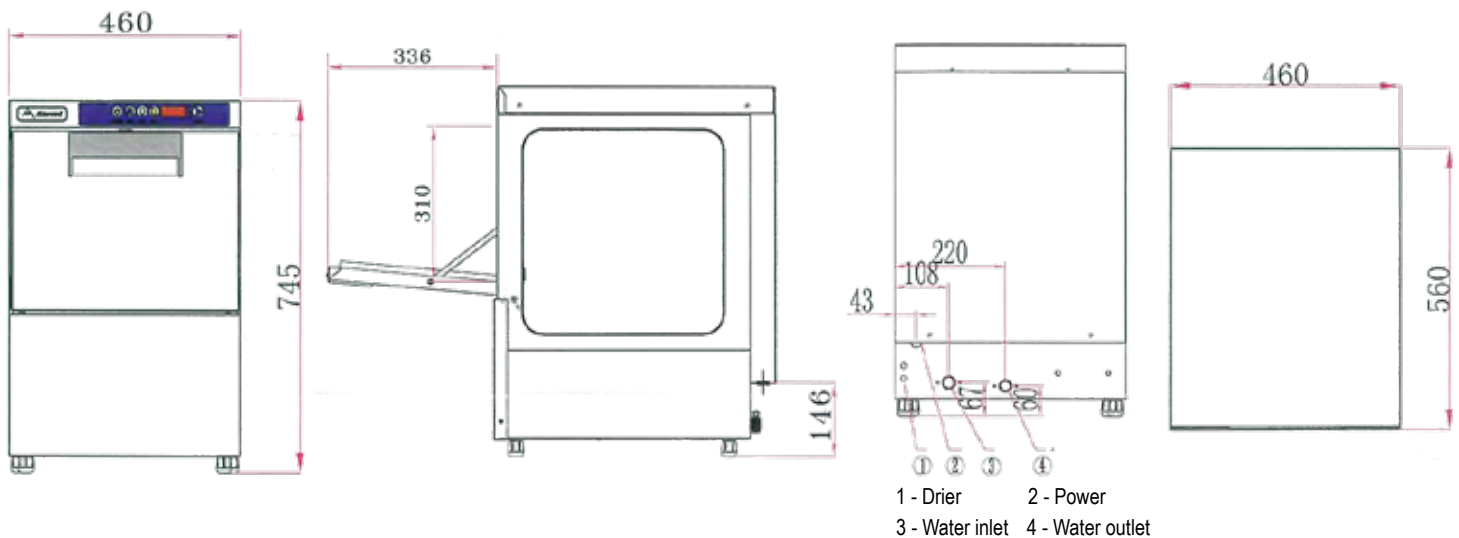

UNDERBENCH GLASS/DISH WASHER

- Stainless steel construction
- Electronic control
- Double skin door
- Rotating stainless steel wash & rinse arms
- Built in detergent pump
- Built in rinse aid injector
- Built in drain pump
- Wash cycle 90/120 sec
- Wash temperature 55-60°C
- Rinse temperature 82-90°C
- Water consumption per wash 2.54lts
- Built in non-return valve
- Safety door switch fitted
- Adjustable legs
- Internal clearance 310mm
- Supplied with 1 x wire basket
- Watermark approved
- Small ware only

Combination Utility Rack for glasses, cups & saucers available on request

| Code | Dimensions (WxDxH mm) | Weight (kg) | Voltage/Hz | Power (kW/A) |
|------------------------------------|-----------------------|-------------|------------|--------------|
| UCD-400 | 460x560x745 | 52.25 | 240/50 | 2.65/15 |
| Double Skin Door & Wall | | | | |
| UCD-400D | 460x560x745 | 54.5 | 240/50 | 2.65/15 |