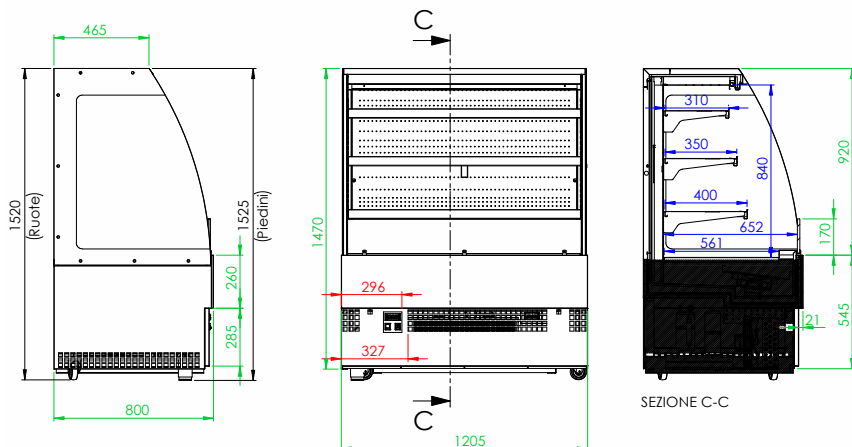

EVO SELF-SERVE DISPLAY

- Ideal for placement in narrow spaces
- Efficient and reliable refrigeration system
- Easy installation
- Low energy consumption and low environmental impact
- Tempered glass sides and glass
- air deflector;
- Perforated back and interior ceiling for improved air circulation
- Removable lower display shelves
- 3 Stainless steel adjustable shelves
- 3 Stainless steel adjustable shelves
- Upper led lighting
- Electronic control panel
- Off-cycle defrosting
- Suitable for displaying: Gastronomy, packaged snack and pastry, beverage, cold cut, dairy product

Code	Dimensions (WxDxH mm)	Weight (kg)	Temperature Range °C	Ambient/ RH%	Voltage	Power (W/A)
TDEVO-120S	1205x800x1520	195	+3 to +5	30/55	240	1.15/10