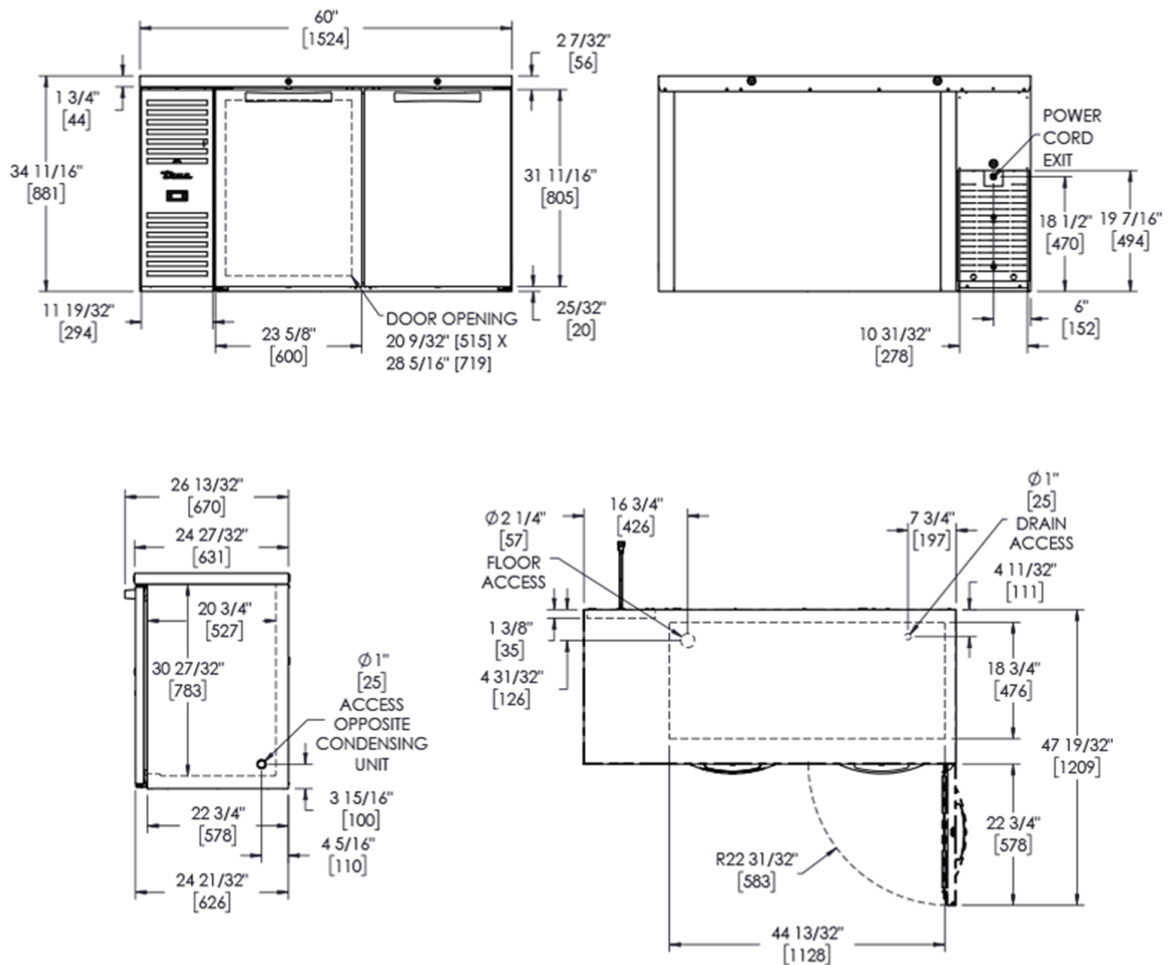

TBR60-RISZ1-L-B-SS-2

Bar Refrigerator, Black Ext, 2 Solid Swing Doors

Specifications subject to change without notice.
Technical data above related to energy use based on testing of 50Hz or Dual Frequency models
Chart dimensions rounded up to the next whole millimeter (inches rounded up to the 1/8")

UK & Ireland [0800 783 2049](tel:08007832049)
EMEA [+41 61 563 07 05](tel:+41615630705)
Australia [+61 2 9619 9999](tel:+61296199999)

TFIUK@truemfg.com
TrueCHCustomerService@truemfg.com
TrueRefAus@truemfg.com