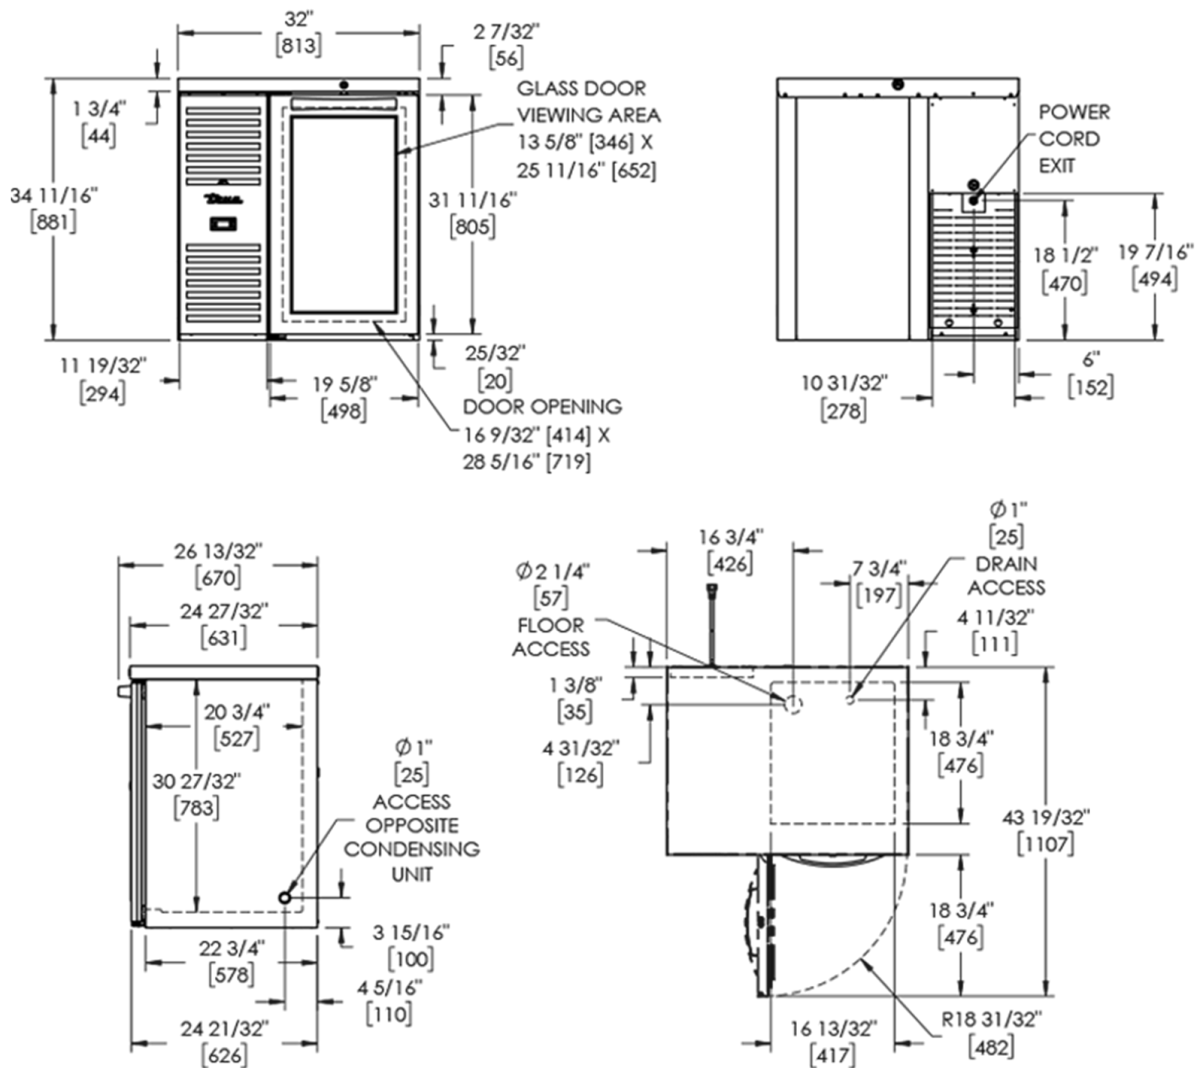

TBR32-RISZ1-L-B-G-2

 Bar Refrigerator, Black Ext, 1 Glass Swing Door

Dimensions		Build		Technical	
External Width (mm)	813	Door Description	1 Full Glass Swing Door	Temperature Holding	0.5 : 3.3°C
External Depth (mm)	631	Door Opening	Left (standard) or Right. Field Reversible.	Refrigerant	R290
External Height (mm)	881	Exterior Construction	Black powder coated steel front. Matching black coated Aluminium sides & rear. Stainless steel countertop.	Voltage / Frequency / Phase	220-240V/50-60Hz/1
Exclusions	Depth does not include 35 mm for door handle. Height does not include 7 mm for leg levelers.	Interior Construction	Stainless Steel	Amps	1.8
Gross Volume (Litres)	290	Air Intake Position	Front	Wattage	414
Supplied Shelves	3	Ventilation Position	Front	Defrost Type	Auto
Shelf Size (L x D mm)	450 x 458	Clearance Required	Zero back and sides		
Internal Net Height (mm)	730	Cord Length (Meters)	3.04		
Unpackaged Weight (kg)	121	Internal Lighting	LED		
Packaged Weight (kg)	132	Standard w/ Locks	standard		
Packaged Dimensions (W x D x H mm)	991 x 724 x 1067				
Supplied Supports	Leg Levelers (Castors supplied separate)				

Specifications subject to change without notice. Technical data above related to energy use based on testing of 50Hz or Dual Frequency models Chart dimensions rounded up to the next whole millimeter (inches rounded up to the 1/8")

TBR32-RISZ1-L-B-G-2

Bar Refrigerator, Black Ext, 1 Glass Swing Door

Specifications subject to change without notice.
 Technical data above related to energy use based on testing of 50Hz or Dual Frequency models
 Chart dimensions rounded up to the next whole millimeter (inches rounded up to the 1/8")