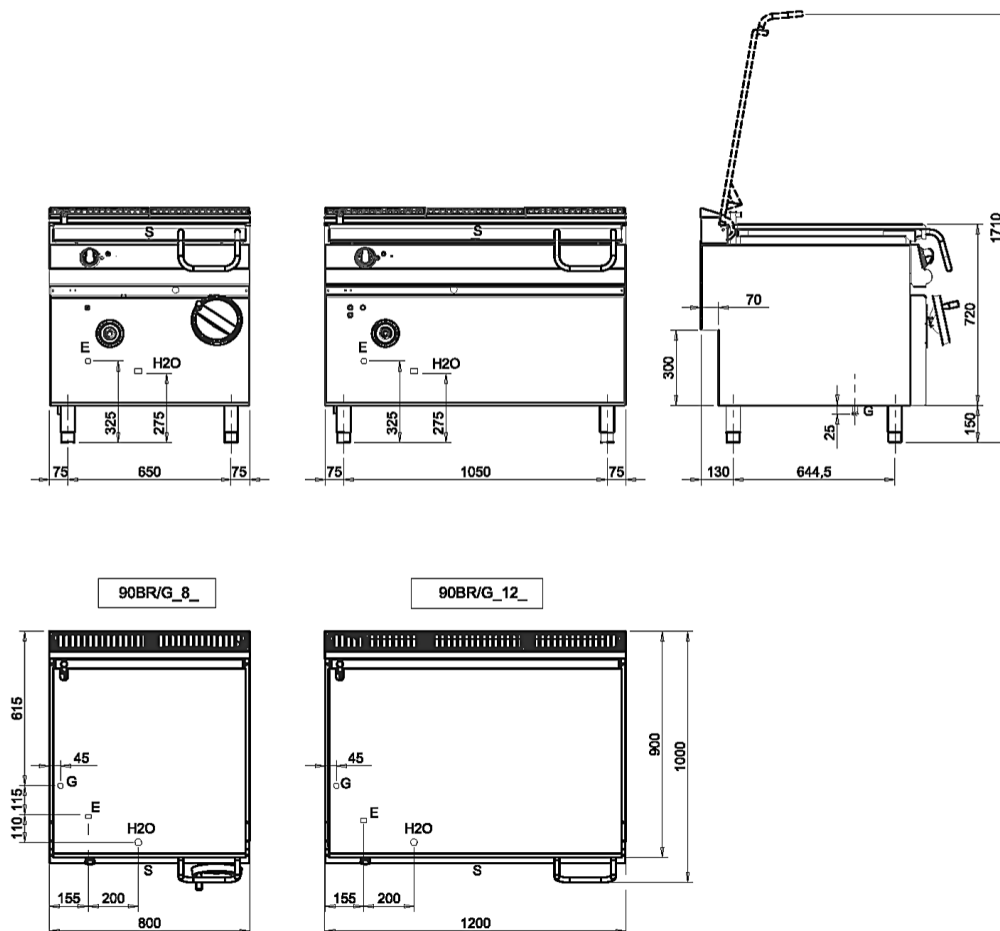

GAS BRATT PAN - MOTORISED TILTING 120 LT

QUEEN9

- AISI 304 stainless-steel bases and worktops, Scotch-Brite finish
- Depth of 900 mm for high power and performance
- Catalogue offers more than 350 standard models
- Worktop, base cabinet, base cabinet with doors and oven versions
- 20/10 worktop thickness
- Twin-piece knobs prevent infiltration of dirt and have an IPX5 water ingress protection rating
- Gas kitchens having burners with various configurations and power ratings: 3.5 kW - 5.7 kW, 7 kW and 10 kW
- Double-ring burners for 7 and 10 kW models
- Wide range of accessories

DIMENSIONS	
Width (mm)	1200
Depth (mm)	900
Height (mm)	900
Gas connection (∅)	1/2"
Electric connection (V/~ /Hz)	230V/1N 50 Hz
Cold water connection (∅)	3/4"
Hot water connection (∅)	

Cold soft water connection (∅)	
Drain (∅)	
Gas power (Mj/hr)	86
Electric power (kW)	0.2
Plate dimensions (mm)	
Tank capacity (L)	120
Tank dimensions (mm)	
Internal oven dimensions (mm)	

MODEL

Q90BR/GM120

CODE

CR1018229

SCHEMA DI INSTALLAZIONE - INSTALLATION DIAGRAM - INSTALLATIONSPLAN - SCHÉMA D'INSTALLATION - ESQUEMA DE INSTALACION -INSTALLATIESCHEMA - IINSTALLATIONSRTNINGAR

MISURE IN mm - DIMENSIONS IN mm - ABMESSUNGEN IN mm
MESURES EN mm - MEDIDAS EN mm - MATEN IN mm

Legenda – Legende – Key – Légende – Leyenda – Legenda

- E** Pressacavo entrata linea elettrica - Stopfbuchse - Electric cable stress relief – Presse étoupe de câble él
Pisacable – Elektrische kabelwartel
- G** Attacco arrivo gas – Gasanschluss – Gas connection - Arrivée gaz – Union de gas – Gasaansluiting
EN 10226-1 R ½; EN ISO 228-1 G ½ (DK)
- H2O** Attacco arrivo acqua – Wasseranschluss – Water inlet - Arrivée eau – Union de agua – Ater aansluiting
EN ISO 228-1 G 3/4
- S** Scarico vasca – Wannenabflussrohr – Pan outlet - Vidange du bac – Descarga cuba – Water toevoer