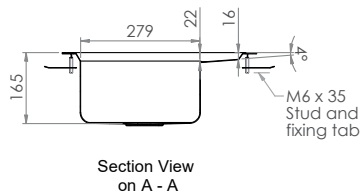

## Drop In Trough

1. Quantity - \_\_\_\_\_

2. Length 1500mm

3. Outlet Position Centre only

4. Stainless Steel Grade 304

5. Overflow Hole Included

6. Plug and Waste (extra cost)  No  Yes

7. Tap Holes (optional)  No  Yes

Number of Tap Holes - \_\_\_\_\_

Tap Hole Size  20mm  22.5mm  25mm  30mm  35mm

8. Pre Plumbing (extra cost)  No  Yes

**Recommended tap hole set outs: Adults - 600mm and children\* - 450mm**

Please draw Tap Holes clearly showing dimensions