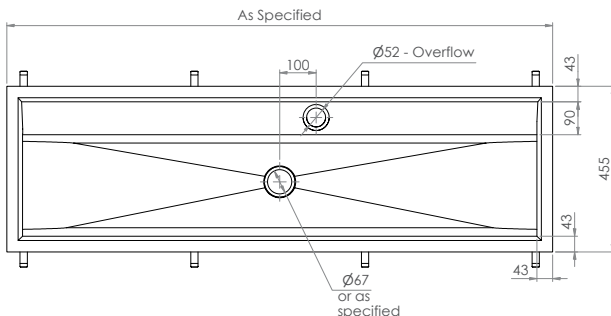

## Drop In Trough

1. Quantity - \_\_\_\_\_

2. Length 1500mm

3. Outlet Position Centre only

4. Stainless Steel Grade 304

5. Overflow Hole Included

6. Plug and Waste (extra cost)  No  Yes

7. Tap Holes (optional)  No  Yes

Number of Tap Holes - \_\_\_\_\_

Tap Hole Size  20mm  22.5mm  25mm  30mm  35mm

8. Pre Plumbing (extra cost)  No  Yes

**Recommended tap hole set outs: Adults - 600mm and children\* - 450mm**

Please draw Tap Holes clearly showing dimensions