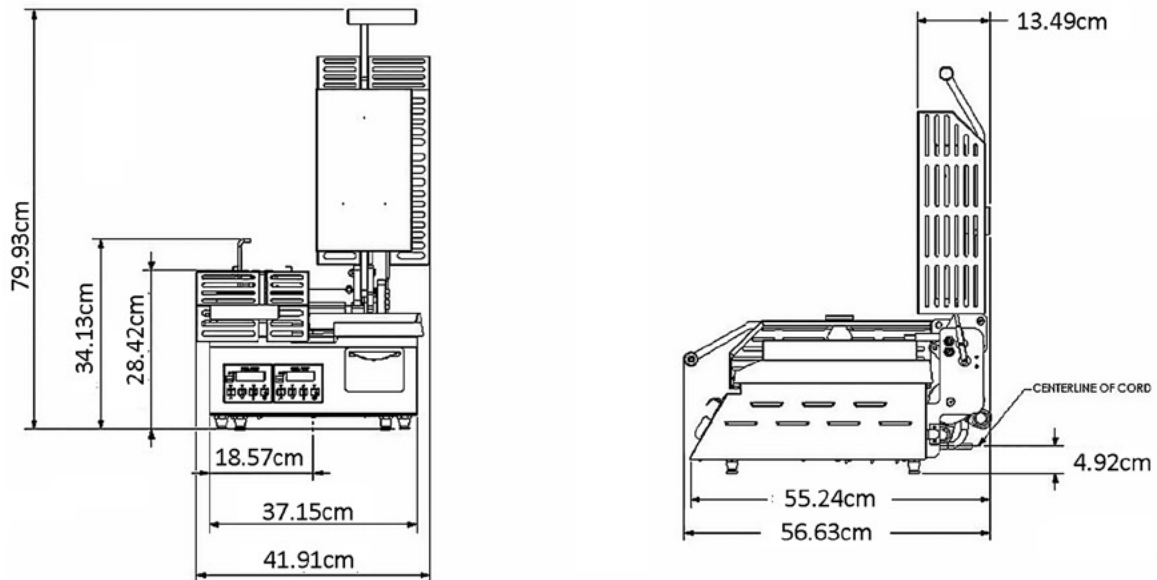

Adjustable four position lid stops are also designed specifically for repetitive menu items and include closed position set point for daily cleaning.

CG14-2TP

STANDARD FEATURES:

- Solid state controls provide accurate temperature control
- Cooking surface is 355mm wide
- Cooking surface temperature range = 79°C to 302°C
- Durable stainless steel construction and heavy duty platens ensure long life and reliability
- Dual four channel electronic, programmable timers to track product grill times
- Adjustable four position lid stops provide consistent grilling of menu items and adjustment for cleaning
- "Slide in, Slide out" control board feature allows for menu changes through accessible USB port and quick change out during any required service replacement
- Easy to clean - grease drawer accessible from front
- FSM exclusive 13 month parts and labour warranty

"Slide in, Slide out" control board feature

Adjustable lid stops for each upper platen

CG14-2TP DUAL LID CONTACT GRILL

SPECIFICATIONS

Designs and specifications are subject to change without notice.

DIMENSIONS:

Model Number	Width (cm)	Height (cm)	Depth (cm)	Shipping Weight (kg)	Shipping (cu.m.)
CG14-2TP (Closed)	41.90	28.40	56.60	35.00	.175
CG14-2TP (Open)	41.90	79.90	56.60	35.00	.175

ELECTRICAL:

Model Number	Volts	Hz	Watts
CG14-2TP	240	50	2600